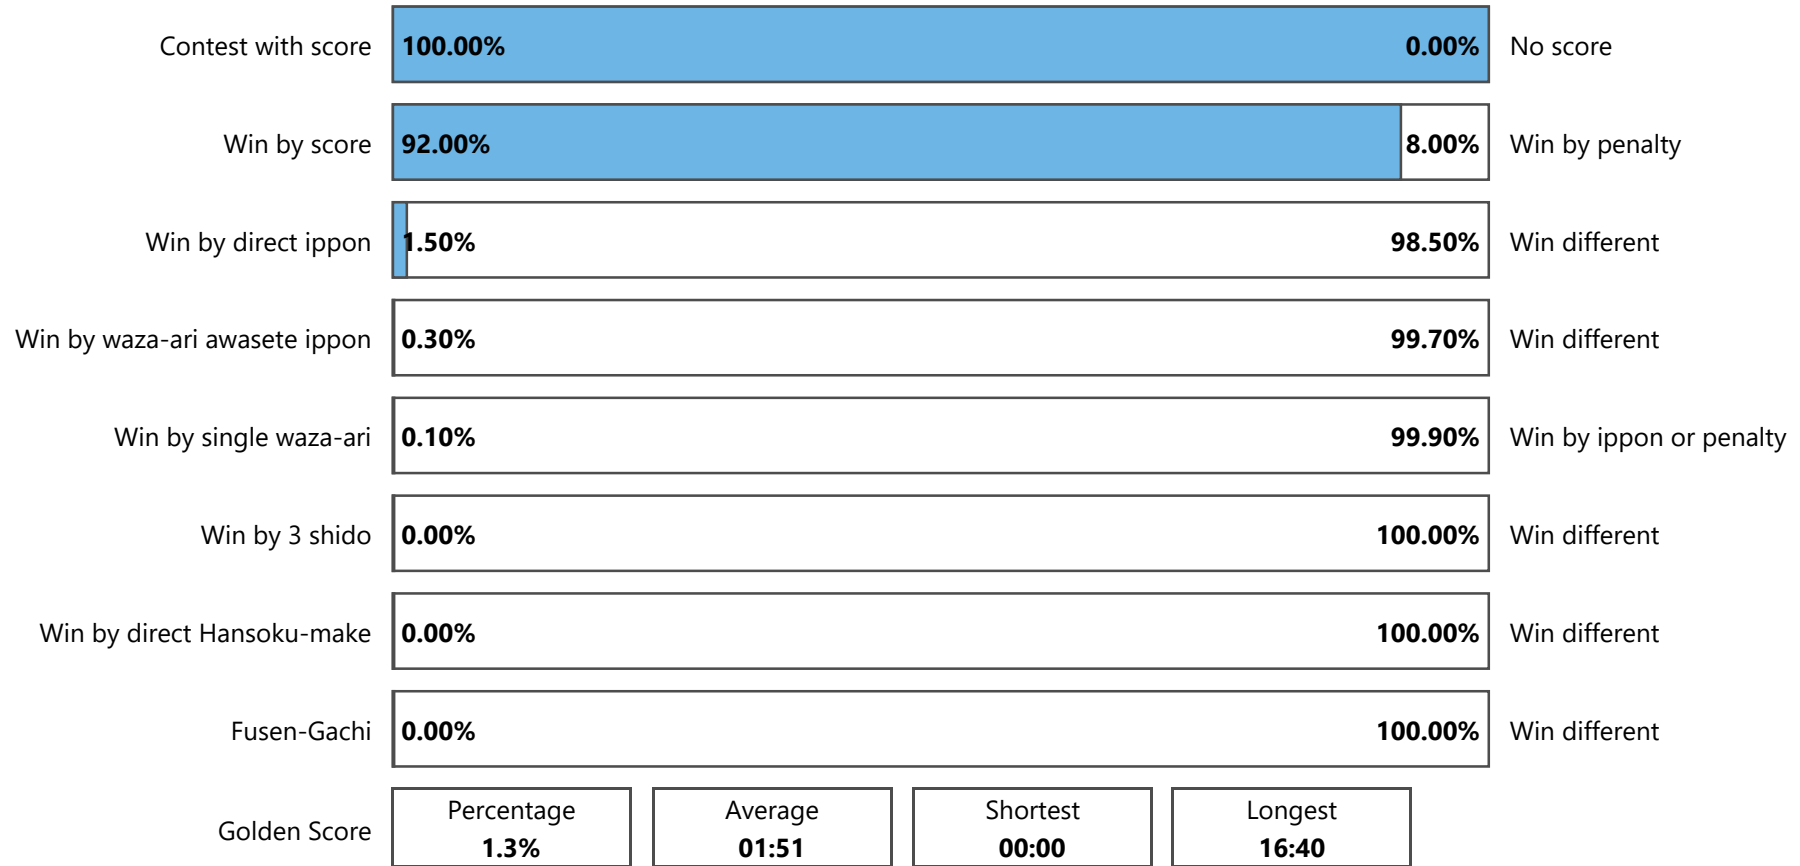

Statistics

Ljubljana European Open 2025, 8-9 Feb 2025

Statistics

Statistics

Ljubljana European Open 2025, 8-9 Feb 2025

Statistics

	-60	-66	-73	-81	-90	-100	+100	M	-48	-52	-57	-63	-70	-78	+78	W	Total
Competitors	39	44	59	49	33	25	15	264	21	22	28	31	22	18	13	155	419
Contests	42	47	62	52	36	28	18	285	24	25	31	34	25	21	16	176	461
Contests with score %	73.8%	68.1%	69.4%	76.9%	80.6%	71.4%	77.8%	100%	70.8%	56%	74.2%	52.9%	64%	71.4%	68.8%	100%	100%
Wins by Score	41	42	56	47	35	25	16	262	24	24	29	30	23	19	13	162	424
Wins by Score %	97.6%	89.4%	90.3%	90.4%	97.2%	89.3%	88.9%	91.9%	100%	96%	93.5%	88.2%	92%	90.5%	81.3%	92.0%	92.0%
Wins by Penalty	1	3	6	4	1	1	2	18		1	2	4	1	2	3	13	31
Wins by Penalty %	2.4%	6.4%	9.7%	7.7%	2.8%	3.6%	11.1%	6.3%	0%	4%	6.5%	11.8%	4%	9.5%	18.8%	7.4%	6.7%
Wins by direct Ippon %	45.2%	44.7%	33.9%	30.8%	33.3%	42.9%	38.9%	2.2%	41.7%	48%	58.1%	32.4%	40%	19%	56.3%	4.2%	1.5%
Wins by Waza-ari Awasete Ippon %	2.4%	4.3%	8.1%	11.5%	30.6%	10.7%	11.1%	0.8%	8.3%	0%	0%	5.9%	16%	23.8%	12.5%	2.4%	0.3%
Wins by single Waza-ari %	26.2%	19.1%	24.2%	34.6%	16.7%	17.9%	27.8%	0.3%	20.8%	8%	16.1%	14.7%	8%	28.6%	0%	1.4%	0.1%
Wins by Yuko %	23.8%	21.3%	24.2%	13.5%	16.7%	17.9%	11.1%	0.1%	29.2%	40%	19.4%	35.3%	28%	19%	12.5%	0.8%	0.0%
Wins by 3 Shido for opponent %	2.4%	4.3%	9.7%	7.7%	2.8%	3.6%	11.1%	0.0%	0%	4%	6.5%	11.8%	4%	9.5%	12.5%	0.5%	0.0%
Wins by direct Hansoku-make %	0%	2.1%	0%	0%	0%	0%	0%	0.0%	0%	0%	0%	0%	0%	0%	6.3%	0.3%	0.0%
All positive Scores (Yuko + Waza-ari + direct Ippon)	44	52	70	58	49	30	18	321	27	27	30	37	27	26	16	190	511
Average Scores per contests	0.8	0.9	0.9	1	1.2	0.9	0.9	0.94	0.8	0.7	0.8	0.7	0.8	1	0.9	0.81	0.88
All penalties (Shido + HSK)	63	62	100	92	51	28	36	432	25	35	31	54	30	33	19	227	659
Average penalty per contest	1.5	1.3	1.6	1.8	1.4	1	2	1.51	1	1.4	1	1.6	1.2	1.6	1.2	1.29	1.4
Contests with penalty %	2.4%	6.4%	9.7%	7.7%	2.8%	3.6%	11.1%	3.7%	0%	4%	6.5%	11.8%	4%	9.5%	18.8%	5.1%	4.3%
Direct Hanskou-make		1						1							1	1	2
Fusen-gachi		2		1		2		5					1			1	6
Golden Score %	28.6%	21.3%	24.2%	17.3%	22.2%	17.9%	22.2%	1.8%	12.5%	40%	19.4%	23.5%	16%	23.8%	6.3%	0.6%	1.3%
Osae-komi %	0%	0%	0%	0%	0%	0%	0%	441.4%	0%	0%	0%	0%	0%	0%	0%	1281.8	762.3%
Osae-komi Yuko %	0%	0%	0%	0%	0%	0%	0%	154.9%	0%	0%	0%	0%	0%	0%	0%	728.3%	165.4%
Osae-komi Waza-ari %	0%	0%	0%	0%	0%	0%	0%	54.4%	0%	0%	0%	0%	0%	0%	0%	413.8%	35.9%
Osae-komi Ippon %	0%	0%	0%	0%	0%	0%	0%	19.1%	0%	0%	0%	0%	0%	0%	0%	235.1%	7.8%
Doctor call %	0%	0%	0%	0%	0%	0%	0%	6.7%	0%	0%	0%	0%	0%	0%	0%	133.6%	1.7%