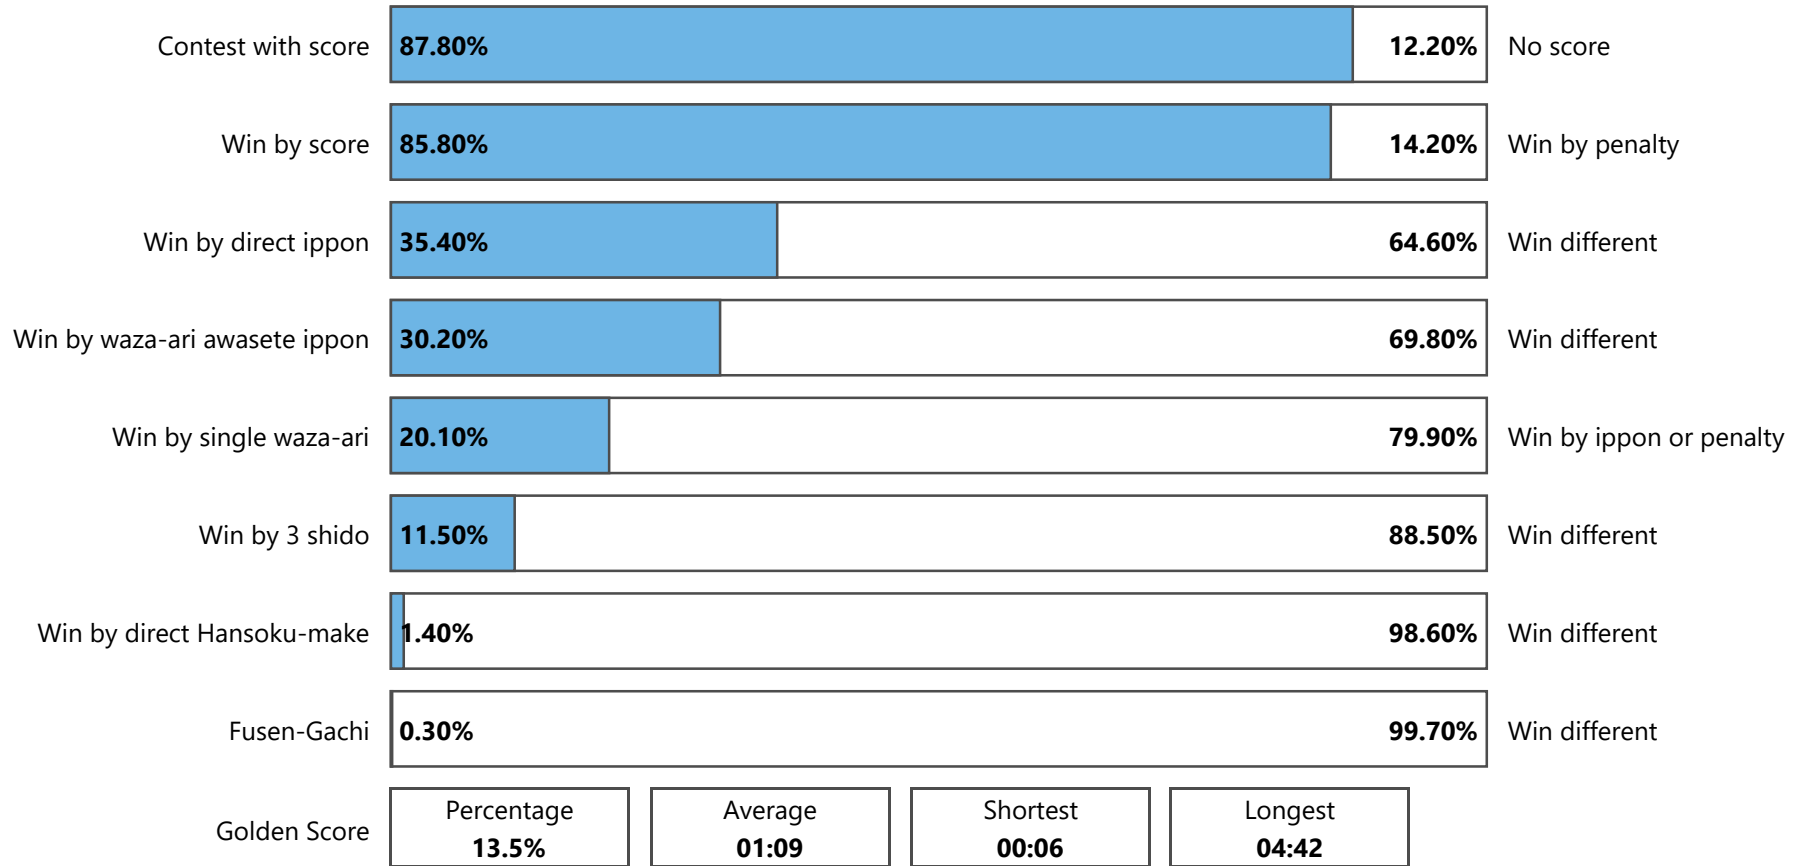

Statistics

European Hopes Cup Hoče 2024, 22-23 Jun 2024

Statistics

Statistics

European Hopes Cup Hoče 2024, 22-23 Jun 2024

Statistics

	-38	-42	-46	-50	-55	-60	-66	-73	+73	M	-36	-40	-44	-48	-52	-57	-63	-70	+70	W	Total	
Competitors	8	11	17	23	23	16	15	14	13	140	4	4	8	8	13	9	7	6	4	63	203	
Contests	11	16	24	32	33	23	22	20	19	200	6	6	11	11	19	13	9	7	6	88	288	
Contests with score	10	16	15	28	32	22	20	19	16	178	6	5	10	8	15	12	7	6	6	75	253	
Contests with score %	90.9%	100%	62.5%	87.5%	97%	95.7%	90.9%	95%	84.2%	89%	100%	83.3%	90.9%	72.7%	78.9%	92.3%	77.8%	85.7%	100%	85.2	87.8%	
Wins by Score	10	16	15	28	32	22	19	19	16	177	5	5	9	7	15	12	7	5	5	70	247	
Wins by Score %	90.9%	100%	62.5%	87.5%	97%	95.7%	86.4%	95%	84.2%	88.5	83.3%	83.3%	81.8%	63.6%	78.9%	92.3%	77.8%	71.4%	83.3%	79.5	85.8%	
Wins by direct Ippon	3	8	8	9	14	11	3	9	7	72	2	2	2	4	10	4	3	1	2	30	102	
Wins by direct Ippon %	27.3%	50%	33.3%	28.1%	42.4%	47.8%	13.6%	45%	36.8%	36%	33.3%	33.3%	18.2%	36.4%	52.6%	30.8%	33.3%	14.3%	33.3%	34.1	35.4%	
Wins by Waza-ari Awasete Ippon	2	2	3	8	13	7	9	3	9	56	1	3	5	2	4	7	2	4	3	31	87	
Wins by Waza-ari Awasete Ippon %	18.2%	12.5%	12.5%	25%	39.4%	30.4%	40.9%	15%	47.4%	28%	16.7%	50%	45.5%	18.2%	21.1%	53.8%	22.2%	57.1%	50%	35.2	30.2%	
Wins by single Waza-ari	5	6	4	11	5	4	7	7		49	2		2	1	1	1	2			9	58	
Wins by single Waza-ari %	45.5%	37.5%	16.7%	34.4%	15.2%	17.4%	31.8%	35%	0%	24.5	33.3%	0%	18.2%	9.1%	5.3%	7.7%	22.2%	0%	0%	10.2	20.1%	
Wins by 3 Shido for opponent	1		9	2	1	1	3		3	20	1	1		4	4				2	1	13	33
Wins by 3 Shido for opponent %	9.1%	0%	37.5%	6.3%	3%	4.3%	13.6%	0%	15.8%	10%	16.7%	16.7%	0%	36.4%	21.1%	0%	0%	28.6%	16.7%	14.8	11.5%	
Direct Hansoku-make				1				1		2			1			1					2	4
Wins by direct Hansoku-make %	0%	0%	0%	3.1%	0%	0%	0%	5%	0%	1%	0%	0%	9.1%	0%	0%	7.7%	0%	0%	0%	2.3%	1.4%	
Fusen-gachi				1						1												1
Fusen-gachi %	0%	0%	0%	3.1%	0%	0%	0%	0%	0%	0.5%	0%	0%	0%	0%	0%	0%	0%	0%	0%	0%	0%	0.3%
All positive Scores (Waza-ari + direct Ippon)	13	23	19	38	49	31	30	24	28	255	7	9	15	10	23	21	12	12	10	119	374	
Average Scores per contests	1.2	1.4	0.8	1.2	1.5	1.3	1.4	1.2	1.5	1.28	1.2	1.5	1.4	0.9	1.2	1.6	1.3	1.7	1.7	1.39	1.33	
All penalties (Shido + HSK)	18	19	48	42	19	29	36	24	20	255	6	5	12	18	20	1	8	8	3	81	336	
Average penalty per contest	1.6	1.2	2	1.3	0.6	1.3	1.6	1.2	1.1	1.32	1	0.8	1.1	1.6	1.1	0.1	0.9	1.1	0.5	0.91	1.12	
Golden Score	2	4	3	7	5	3	5	3	1	33	1			1	3			1		6	39	
Golden Score %	18.2%	25%	12.5%	21.9%	15.2%	13%	22.7%	15%	5.3%	16.5	16.7%	0%	0%	9.1%	15.8%	0%	0%	14.3%	0%	6.8%	13.5%	
Osae-komi																						
Osae-komi %	0%	0%	0%	0%	0%	0%	0%	0%	0%	0%	0%	0%	0%	0%	0%	0%	0%	0%	0%	0%	0%	
Wins by Penalty	1		9	3	1	1	3	1	3	22	1	1	1	4	4	1		2	1	15	37