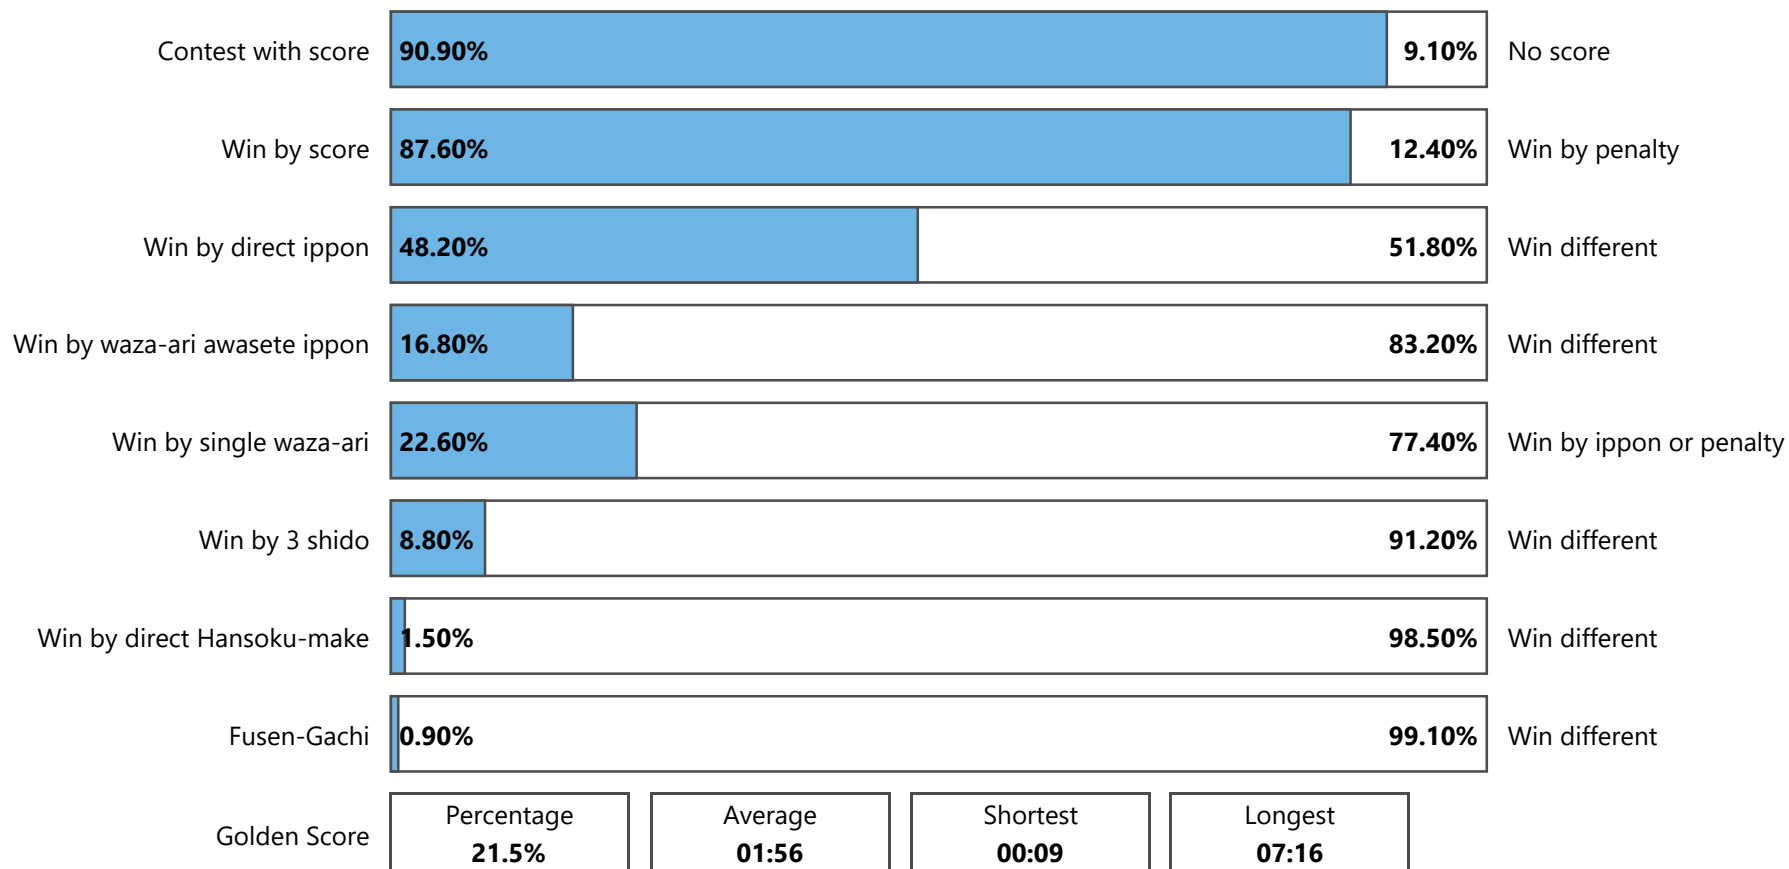

Statistics

Podgorica Senior European Cup 2024, 21-22 Sep 2024

Statistics

Statistics

Podgorica Senior European Cup 2024, 21-22 Sep 2024

Statistics

	-60	-66	-73	-81	-90	-100	+100	M	-48	-52	-57	-63	-70	-78	+78	W	Total
Competitors	12	35	32	30	26	19	13	167	9	9	17	17	11	11	7	81	248
Contests	16	46	43	40	36	26	18	225	13	13	24	25	15	16	9	115	340
Contests with score	15	43	40	33	33	23	15	202	13	13	24	22	12	14	9	107	309
Contests with score %	93.8%	93.5%	93%	82.5%	91.7%	88.5%	83.3%	89.8%	100%	100%	100%	88%	80%	87.5%	100%	93.0%	90.9%
Wins by Score	15	41	40	32	32	22	15	197	12	12	23	21	11	13	9	101	298
Wins by Score %	93.8%	89.1%	93%	80%	88.9%	84.6%	83.3%	87.6%	92.3%	92.3%	95.8%	84%	73.3%	81.3%	100%	87.8%	87.6%
Wins by direct Ippon	10	18	31	13	15	14	10	111	5	6	13	15	6	4	4	53	164
Wins by direct Ippon %	62.5%	39.1%	72.1%	32.5%	41.7%	53.8%	55.6%	49.3%	38.5%	46.2%	54.2%	60%	40%	25%	44.4%	46.1%	48.2%
Wins by Waza-ari Awasete Ippon	3	5	2	10	7	6	3	36	2	1	4	3	2	6	3	21	57
Wins by Waza-ari Awasete Ippon %	18.8%	10.9%	4.7%	25%	19.4%	23.1%	16.7%	16%	15.4%	7.7%	16.7%	12%	13.3%	37.5%	33.3%	18.3%	16.8%
Wins by single Waza-ari	2	18	7	9	10	2	2	50	5	5	6	3	3	3	2	27	77
Wins by single Waza-ari %	12.5%	39.1%	16.3%	22.5%	27.8%	7.7%	11.1%	22.2%	38.5%	38.5%	25%	12%	20%	18.8%	22.2%	23.5%	22.6%
Wins by 3 Shido for opponent	1	3	1	7	3	2	2	19	1	1	1	2	4	2		11	30
Wins by 3 Shido for opponent %	6.3%	6.5%	2.3%	17.5%	8.3%	7.7%	11.1%	8.4%	7.7%	7.7%	4.2%	8%	26.7%	12.5%	0%	9.6%	8.8%
Direct Hansoku-make		2	2					4				1				1	5
Wins by direct Hansoku-make %	0%	4.3%	4.7%	0%	0%	0%	0%	1.8%	0%	0%	0%	4%	0%	0%	0%	0.9%	1.5%
Fusen-gachi						1		1				1		1		2	3
Fusen-gachi %	0%	0%	0%	0%	0%	3.8%	0%	0.4%	0%	0%	0%	4%	0%	6.3%	0%	1.7%	0.9%
All positive Scores (Waza-ari + direct Ippon)	22	55	49	51	52	35	19	283	18	17	32	32	16	24	14	153	436
Average Scores per contests	1.4	1.2	1.1	1.3	1.4	1.3	1.1	1.26	1.4	1.3	1.3	1.3	1.1	1.5	1.6	1.36	1.31
All penalties (Shido + HSK)	18	62	44	81	51	24	24	304	14	16	24	22	27	28	12	143	447
Average penalty per contest	1.1	1.3	1	2	1.4	0.9	1.3	1.29	1.1	1.2	1	0.9	1.8	1.8	1.3	1.3	1.29
Golden Score	3	13	8	9	10			43	3	6	6	5	5	4	1	30	73
Golden Score %	18.8%	28.3%	18.6%	22.5%	27.8%	0%	0%	19.1%	23.1%	46.2%	25%	20%	33.3%	25%	11.1%	26.1%	21.5%
Osae-komi																	
Osae-komi %	0%	0%	0%	0%	0%	0%	0%	0%	0%	0%	0%	0%	0%	0%	0%	0%	0%
Wins by Penalty	1	5	3	7	3	2	2	23	1	1	1	3	4	2		12	35