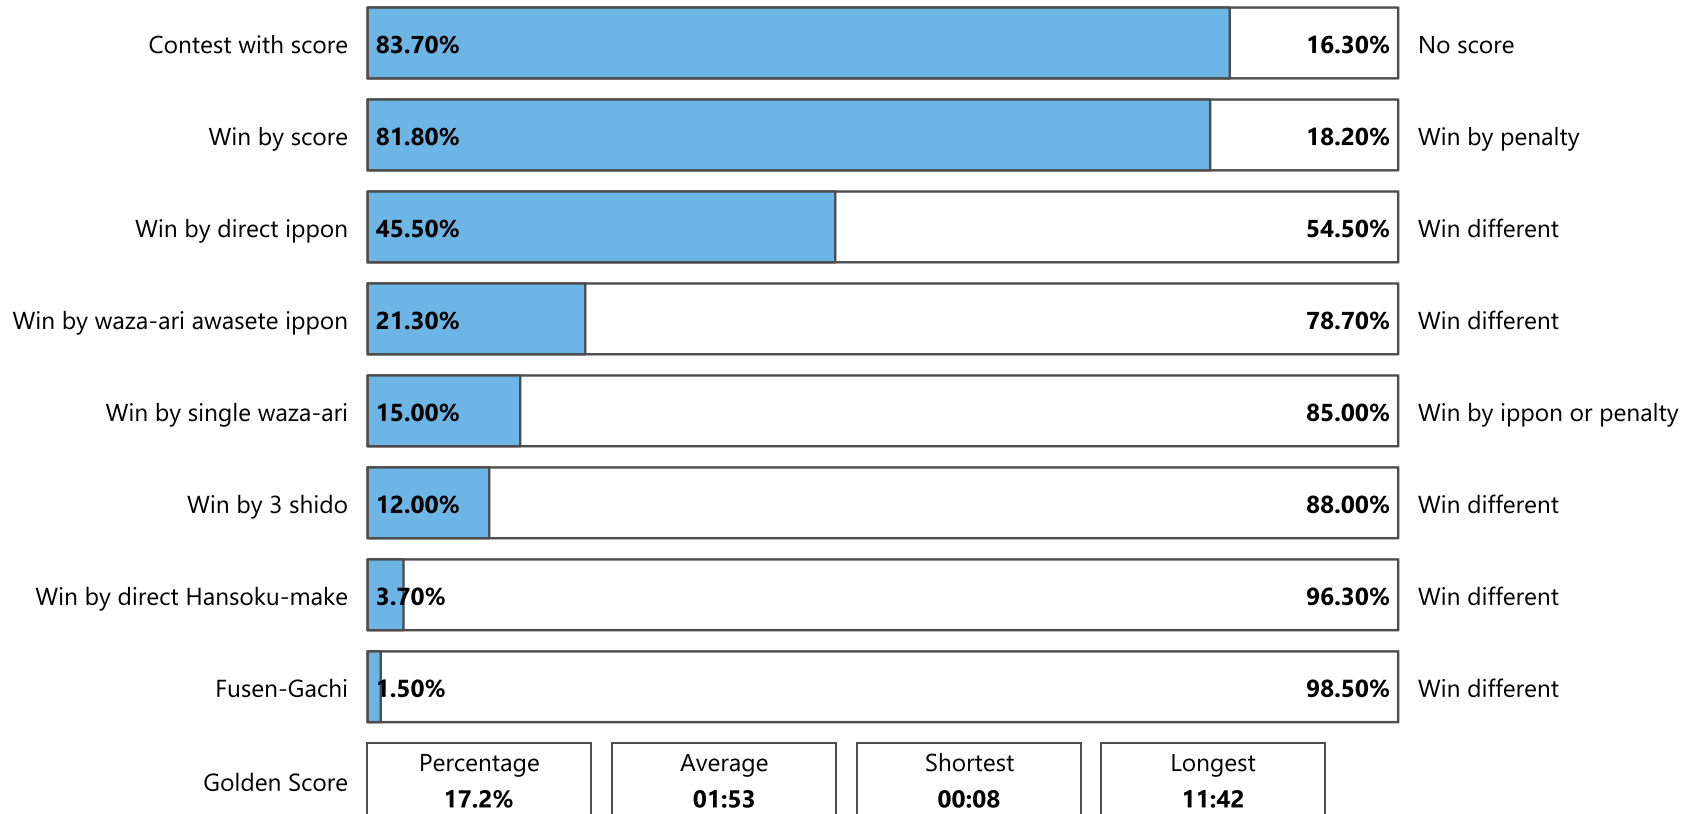

Statistics

Lignano Junior European Cup 2024, 20-21 Apr 2024

Statistics

Statistics

Lignano Junior European Cup 2024, 20-21 Apr 2024

Statistics

	-60	-66	-73	-81	-90	-100	+100	M	-48	-52	-57	-63	-70	-78	+78	W	Total
Competitors	39	60	61	55	39	26	21	301	18	26	32	34	25	20	8	163	464
Contests	50	71	75	68	51	36	29	380	25	33	43	45	34	29	11	220	600
Contests with score	43	60	66	58	40	32	22	321	20	28	36	35	29	26	7	181	502
Contests with score %	86%	84.5%	88%	85.3%	78.4%	88.9%	75.9%	84.5%	80%	84.8%	83.7%	77.8%	85.3%	89.7%	63.6%	82.3%	83.7%
Wins by Score	42	59	64	55	39	32	22	313	17	28	36	35	29	26	7	178	491
Wins by Score %	84%	83.1%	85.3%	80.9%	76.5%	88.9%	75.9%	82.4%	68%	84.8%	83.7%	77.8%	85.3%	89.7%	63.6%	80.9%	81.8%
Wins by direct Ippon	26	34	27	32	24	21	18	182	9	12	15	22	15	15	3	91	273
Wins by direct Ippon %	52%	47.9%	36%	47.1%	47.1%	58.3%	62.1%	47.9%	36%	36.4%	34.9%	48.9%	44.1%	51.7%	27.3%	41.4%	45.5%
Wins by Waza-ari Awasete Ippon	9	16	18	14	12	8	3	80	6	3	9	7	10	10	3	48	128
Wins by Waza-ari Awasete Ippon %	18%	22.5%	24%	20.6%	23.5%	22.2%	10.3%	21.1%	24%	9.1%	20.9%	15.6%	29.4%	34.5%	27.3%	21.8%	21.3%
Wins by single Waza-ari	7	9	19	9	3	3	1	51	2	13	12	6	4	1	1	39	90
Wins by single Waza-ari %	14%	12.7%	25.3%	13.2%	5.9%	8.3%	3.4%	13.4%	8%	39.4%	27.9%	13.3%	11.8%	3.4%	9.1%	17.7%	15%
Wins by 3 Shido for opponent	3	4	9	10	5	4	5	40	7	5	4	8	2	3	3	32	72
Wins by 3 Shido for opponent %	6%	5.6%	12%	14.7%	9.8%	11.1%	17.2%	10.5%	28%	15.2%	9.3%	17.8%	5.9%	10.3%	27.3%	14.5%	12%
Direct Hansoku-make	3	6	2	2	2		1	16	1		2	1	2			6	22
Wins by direct Hansoku-make %	6%	8.5%	2.7%	2.9%	3.9%	0%	3.4%	4.2%	4%	0%	4.7%	2.2%	5.9%	0%	0%	2.7%	3.7%
Fusen-gachi	2			1	3		1	7				1			1	2	9
Fusen-gachi %	4%	0%	0%	1.5%	5.9%	0%	3.4%	1.8%	0%	0%	0%	2.2%	0%	0%	9.1%	0.9%	1.5%
All positive Scores (Waza-ari + direct Ippon)	62	85	98	86	58	51	26	466	30	32	49	46	47	41	13	258	724
Average Scores per contests	1.2	1.2	1.3	1.3	1.1	1.4	0.9	1.2	1.2	1	1.1	1	1.4	1.4	1.2	1.19	1.19
All penalties (Shido + HSK)	61	101	138	102	71	55	39	567	55	59	56	67	51	35	15	338	905
Average penalty per contest	1.2	1.4	1.8	1.5	1.4	1.5	1.3	1.44	2.2	1.8	1.3	1.5	1.5	1.2	1.4	1.56	1.5
Golden Score	13	13	16	9	5	2	1	59	8	12	7	11	5	1		44	103
Golden Score %	26%	18.3%	21.3%	13.2%	9.8%	5.6%	3.4%	15.5%	32%	36.4%	16.3%	24.4%	14.7%	3.4%	0%	20%	17.2%
Osae-komi																	
Osae-komi %	0%	0%	0%	0%	0%	0%	0%	0%	0%	0%	0%	0%	0%	0%	0%	0%	0%
Wins by Penalty	6	10	11	12	7	4	6	56	8	5	6	9	4	3	3	38	94