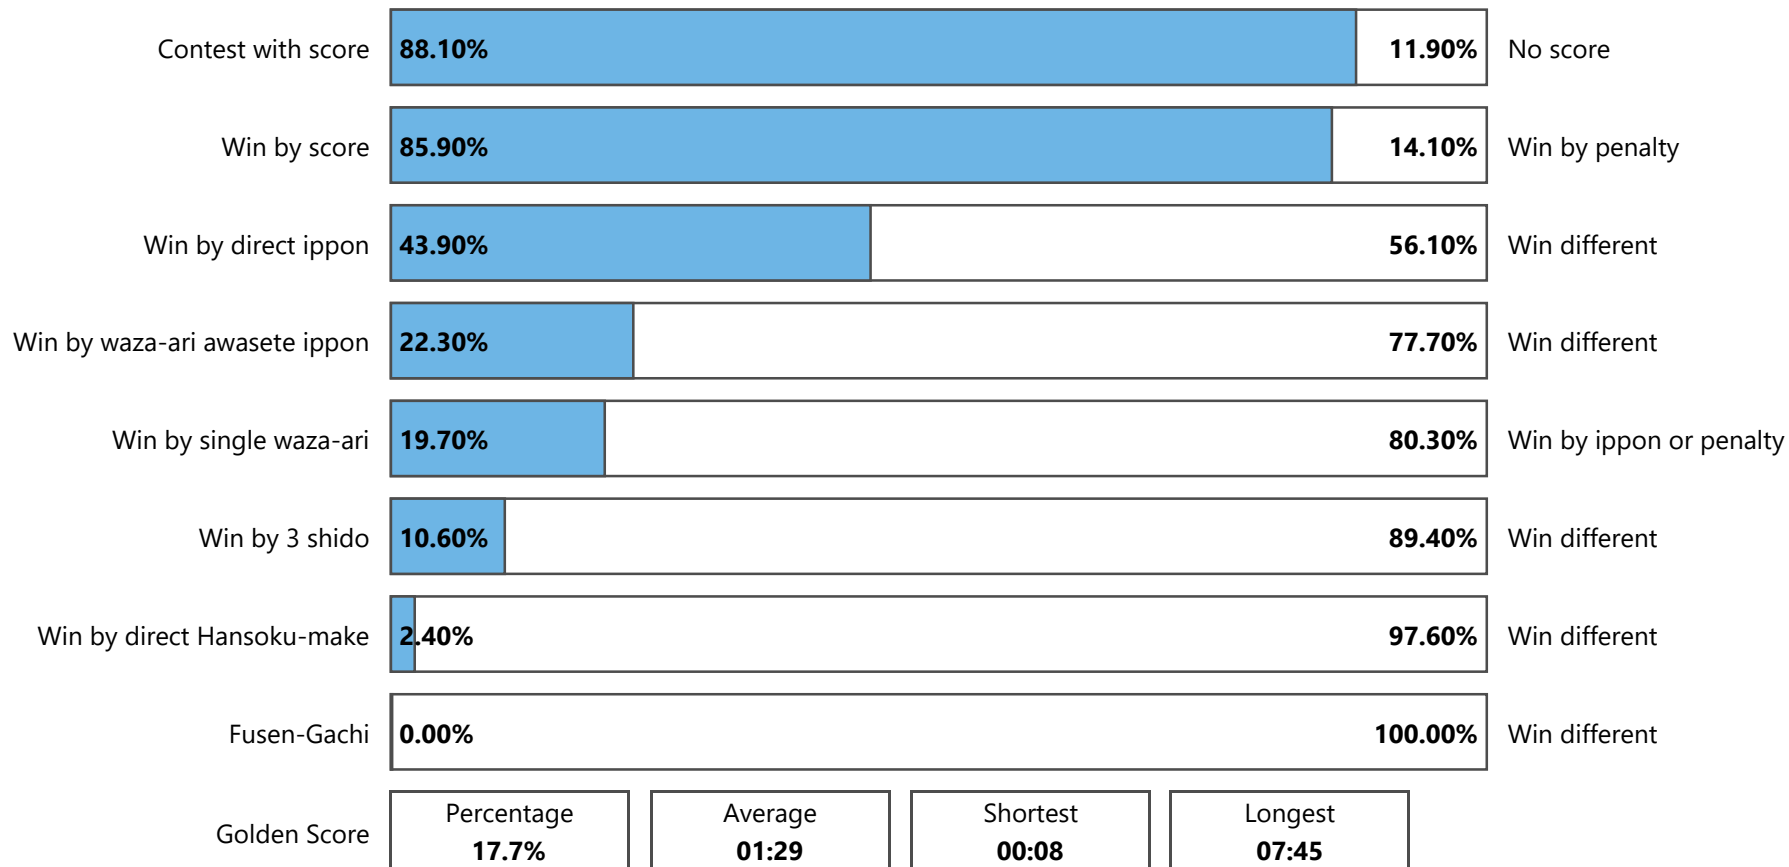

Statistics

Dubrovnik Senior European Cup 2024, 6-7 Apr 2024

Statistics

Statistics

Dubrovnik Senior European Cup 2024, 6-7 Apr 2024

Statistics

	-60	-66	-73	-81	-90	-100	+100	M	-48	-52	-57	-63	-70	-78	+78	W	Total
Competitors	21	43	45	42	47	25	15	238	16	11	20	28	20	11	6	112	350
Contests	30	56	56	53	59	33	21	308	23	15	28	37	29	15	7	154	462
Contests with score	24	50	51	50	52	31	14	272	22	12	23	30	28	14	6	135	407
Contests with score %	80%	89.3%	91.1%	94.3%	88.1%	93.9%	66.7%	88.3%	95.7%	80%	82.1%	81.1%	96.6%	93.3%	85.7%	87.7%	88.1%
Wins by Score	24	48	51	49	50	30	13	265	21	12	23	29	28	14	5	132	397
Wins by Score %	80%	85.7%	91.1%	92.5%	84.7%	90.9%	61.9%	86.0%	91.3%	80%	82.1%	78.4%	96.6%	93.3%	71.4%	85.7%	85.9%
Wins by direct Ippon	9	26	31	23	20	19	8	136	9	7	10	17	15	8	1	67	203
Wins by direct Ippon %	30%	46.4%	55.4%	43.4%	33.9%	57.6%	38.1%	44.2%	39.1%	46.7%	35.7%	45.9%	51.7%	53.3%	14.3%	43.5%	43.9%
Wins by Waza-ari Awasete Ippon	8	10	8	16	16	6	3	67	4	1	10	9	5	3	4	36	103
Wins by Waza-ari Awasete Ippon %	26.7%	17.9%	14.3%	30.2%	27.1%	18.2%	14.3%	21.8%	17.4%	6.7%	35.7%	24.3%	17.2%	20%	57.1%	23.4%	22.3%
Wins by single Waza-ari	7	12	12	10	14	5	2	62	8	4	3	3	8	3		29	91
Wins by single Waza-ari %	23.3%	21.4%	21.4%	18.9%	23.7%	15.2%	9.5%	20.1%	34.8%	26.7%	10.7%	8.1%	27.6%	20%	0%	18.8%	19.7%
Wins by 3 Shido for opponent	4	6	5	1	8	3	6	33	2	2	1	7	1	1	2	16	49
Wins by 3 Shido for opponent %	13.3%	10.7%	8.9%	1.9%	13.6%	9.1%	28.6%	10.7%	8.7%	13.3%	3.6%	18.9%	3.4%	6.7%	28.6%	10.4%	10.6%
Direct Hansoku-make	1	2		2			1	6		1	3	1				5	11
Wins by direct Hansoku-make %	3.3%	3.6%	0%	3.8%	0%	0%	4.8%	1.9%	0%	6.7%	10.7%	2.7%	0%	0%	0%	3.2%	2.4%
Fusen-gachi																	
Fusen-gachi %	0%	0%	0%	0%	0%	0%	0%	0%	0%	0%	0%	0%	0%	0%	0%	0%	0%
All positive Scores (Waza-ari + direct Ippon)	36	74	70	77	81	45	21	404	29	16	40	45	39	19	11	199	603
Average Scores per contests	1.2	1.3	1.3	1.5	1.4	1.4	1	1.3	1.3	1.1	1.4	1.2	1.3	1.3	1.6	1.31	1.31
All penalties (Shido + HSK)	52	82	84	83	90	49	44	484	35	31	27	60	31	14	12	210	694
Average penalty per contest	1.7	1.5	1.5	1.6	1.5	1.5	2.1	1.63	1.5	2.1	1	1.6	1.1	0.9	1.7	1.41	1.52
Golden Score	6	11	11	6	12	1	2	49	4	8	1	10	4	4	2	33	82
Golden Score %	20%	19.6%	19.6%	11.3%	20.3%	3%	9.5%	15.9%	17.4%	53.3%	3.6%	27%	13.8%	26.7%	28.6%	21.4%	17.7%
Osae-komi																	
Osae-komi %	0%	0%	0%	0%	0%	0%	0%	0%	0%	0%	0%	0%	0%	0%	0%	0%	0%
Wins by Penalty	5	8	5	3	8	3	7	39	2	3	4	8	1	1	2	21	60