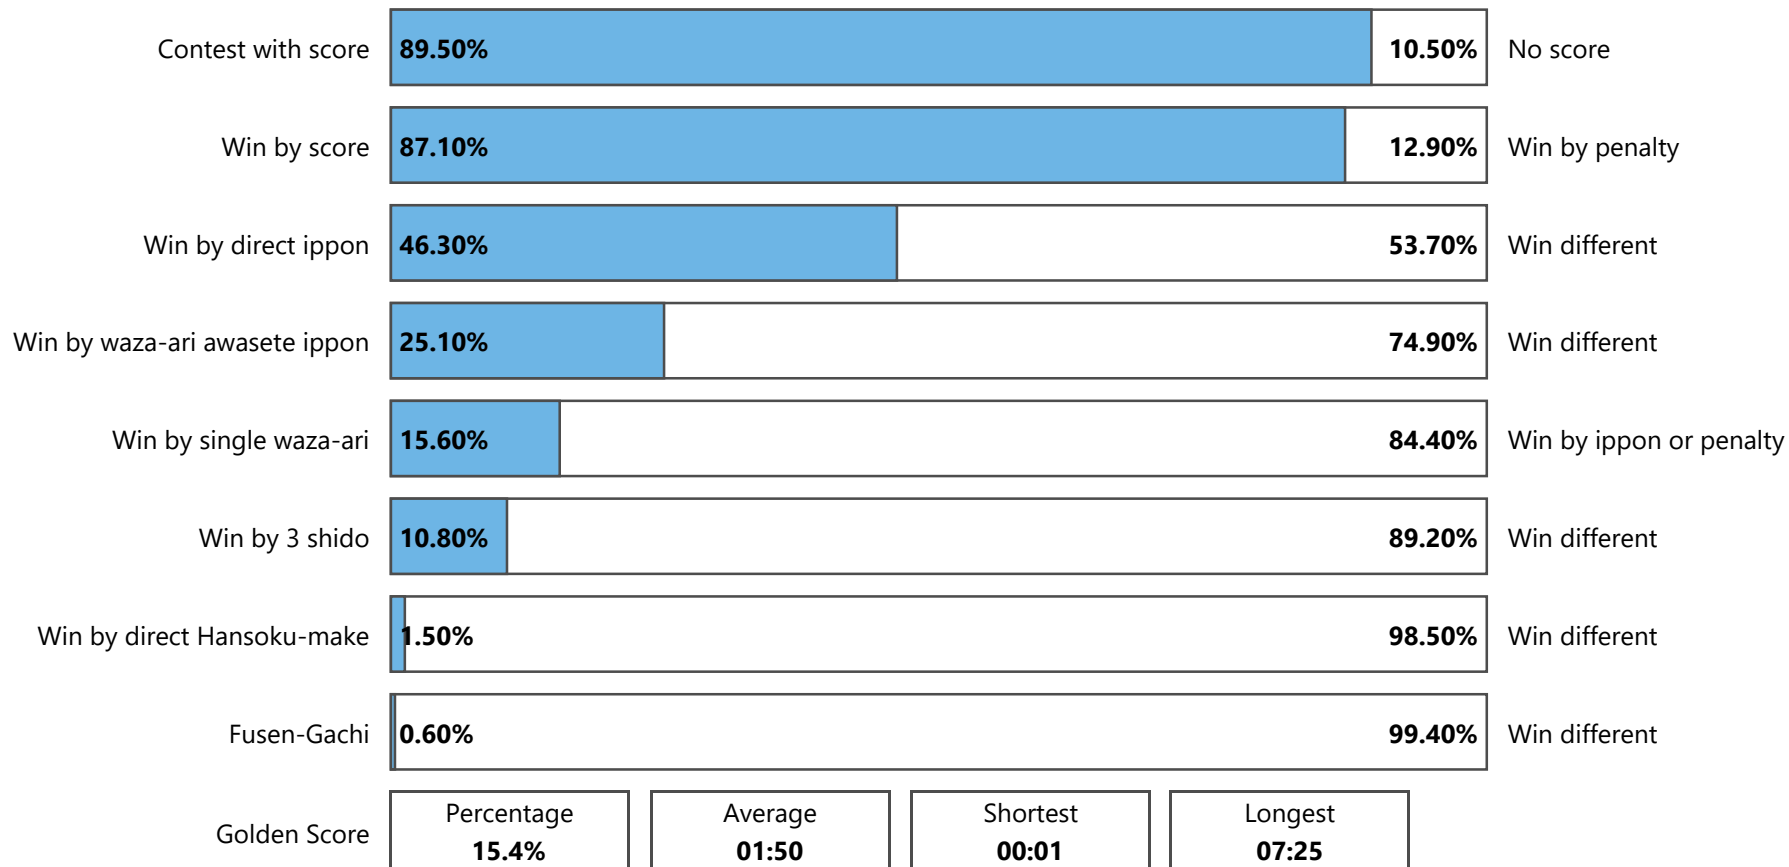

Statistics

Gyor Cadet European Cup 2024, 9-10 Nov 2024

Statistics

Statistics

Gyor Cadet European Cup 2024, 9-10 Nov 2024

Statistics

	-50	-55	-60	-66	-73	-81	-90	+90	M	-40	-44	-48	-52	-57	-63	-70	+70	W	Total
Competitors	24	31	61	65	68	65	29	20	363	2	11	24	31	46	43	29	14	200	563
Contests	31	42	73	80	83	80	38	28	455	1	15	31	41	57	54	39	19	257	712
Contests with score	27	38	68	74	74	76	34	23	414	1	13	28	36	46	50	34	15	223	637
Contests with score %	87.1%	90.5%	93.2%	92.5%	89.2%	95%	89.5%	82.1%	91.0%	100%	86.7%	90.3%	87.8%	80.7%	92.6%	87.2%	78.9%	86.8%	89.5%
Wins by Score	27	38	66	72	70	74	33	22	402	1	13	28	35	44	50	32	15	218	620
Wins by Score %	87.1%	90.5%	90.4%	90%	84.3%	92.5%	86.8%	78.6%	88.4%	100%	86.7%	90.3%	85.4%	77.2%	92.6%	82.1%	78.9%	84.8%	87.1%
Wins by direct Ippon	14	21	31	44	41	39	22	12	224		8	12	15	19	27	15	10	106	330
Wins by direct Ippon %	45.2%	50%	42.5%	55%	49.4%	48.8%	57.9%	42.9%	49.2%	0%	53.3%	38.7%	36.6%	33.3%	50%	38.5%	52.6%	41.2%	46.3%
Wins by Waza-ari Awasete Ippon	7	10	22	15	17	19	9	7	106		3	9	11	20	17	11	2	73	179
Wins by Waza-ari Awasete Ippon %	22.6%	23.8%	30.1%	18.8%	20.5%	23.8%	23.7%	25%	23.3%	0%	20%	29%	26.8%	35.1%	31.5%	28.2%	10.5%	28.4%	25.1%
Wins by single Waza-ari	6	7	13	13	12	16	2	3	72	1	2	7	9	5	6	6	3	39	111
Wins by single Waza-ari %	19.4%	16.7%	17.8%	16.3%	14.5%	20%	5.3%	10.7%	15.8%	100%	13.3%	22.6%	22%	8.8%	11.1%	15.4%	15.8%	15.2%	15.6%
Wins by 3 Shido for opponent	4	4	5	7	12	4	4	5	45		2	3	5	9	4	6	3	32	77
Wins by 3 Shido for opponent %	12.9%	9.5%	6.8%	8.8%	14.5%	5%	10.5%	17.9%	9.9%	0%	13.3%	9.7%	12.2%	15.8%	7.4%	15.4%	15.8%	12.5%	10.8%
Direct Hansoku-make			2	1	1	2	1	1	8				1	1			1	3	11
Wins by direct Hansoku-make %	0%	0%	2.7%	1.3%	1.2%	2.5%	2.6%	3.6%	1.8%	0%	0%	0%	2.4%	1.8%	0%	0%	5.3%	1.2%	1.5%
Fusen-gachi														3		1		4	4
Fusen-gachi %	0%	0%	0%	0%	0%	0%	0%	0%	0%	0%	0%	0%	0%	5.3%	0%	2.6%	0%	1.6%	0.6%
All positive Scores (Waza-ari + direct Ippon)	41	53	112	104	117	112	49	33	621	1	20	44	54	76	80	56	21	352	973
Average Scores per contests	1.3	1.3	1.5	1.3	1.4	1.4	1.3	1.2	1.34	1	1.3	1.4	1.3	1.3	1.5	1.4	1.1	1.29	1.31
All penalties (Shido + HSK)	42	47	86	129	135	91	59	38	627	1	20	35	47	75	58	55	29	320	947
Average penalty per contest	1.4	1.1	1.2	1.6	1.6	1.1	1.6	1.4	1.38	1	1.3	1.1	1.1	1.3	1.1	1.4	1.5	1.22	1.3
Golden Score	3	5	12	13	10	12	5	3	63		3	6	8	11	11	4	4	47	110
Golden Score %	9.7%	11.9%	16.4%	16.3%	12%	15%	13.2%	10.7%	13.8%	0%	20%	19.4%	19.5%	19.3%	20.4%	10.3%	21.1%	18.3%	15.4%
Osae-komi																			
Osae-komi %	0%	0%	0%	0%	0%	0%	0%	0%	0%	0%	0%	0%	0%	0%	0%	0%	0%	0%	0%
Wins by Penalty	4	4	7	8	13	6	5	6	53		2	3	6	10	4	6	4	35	88