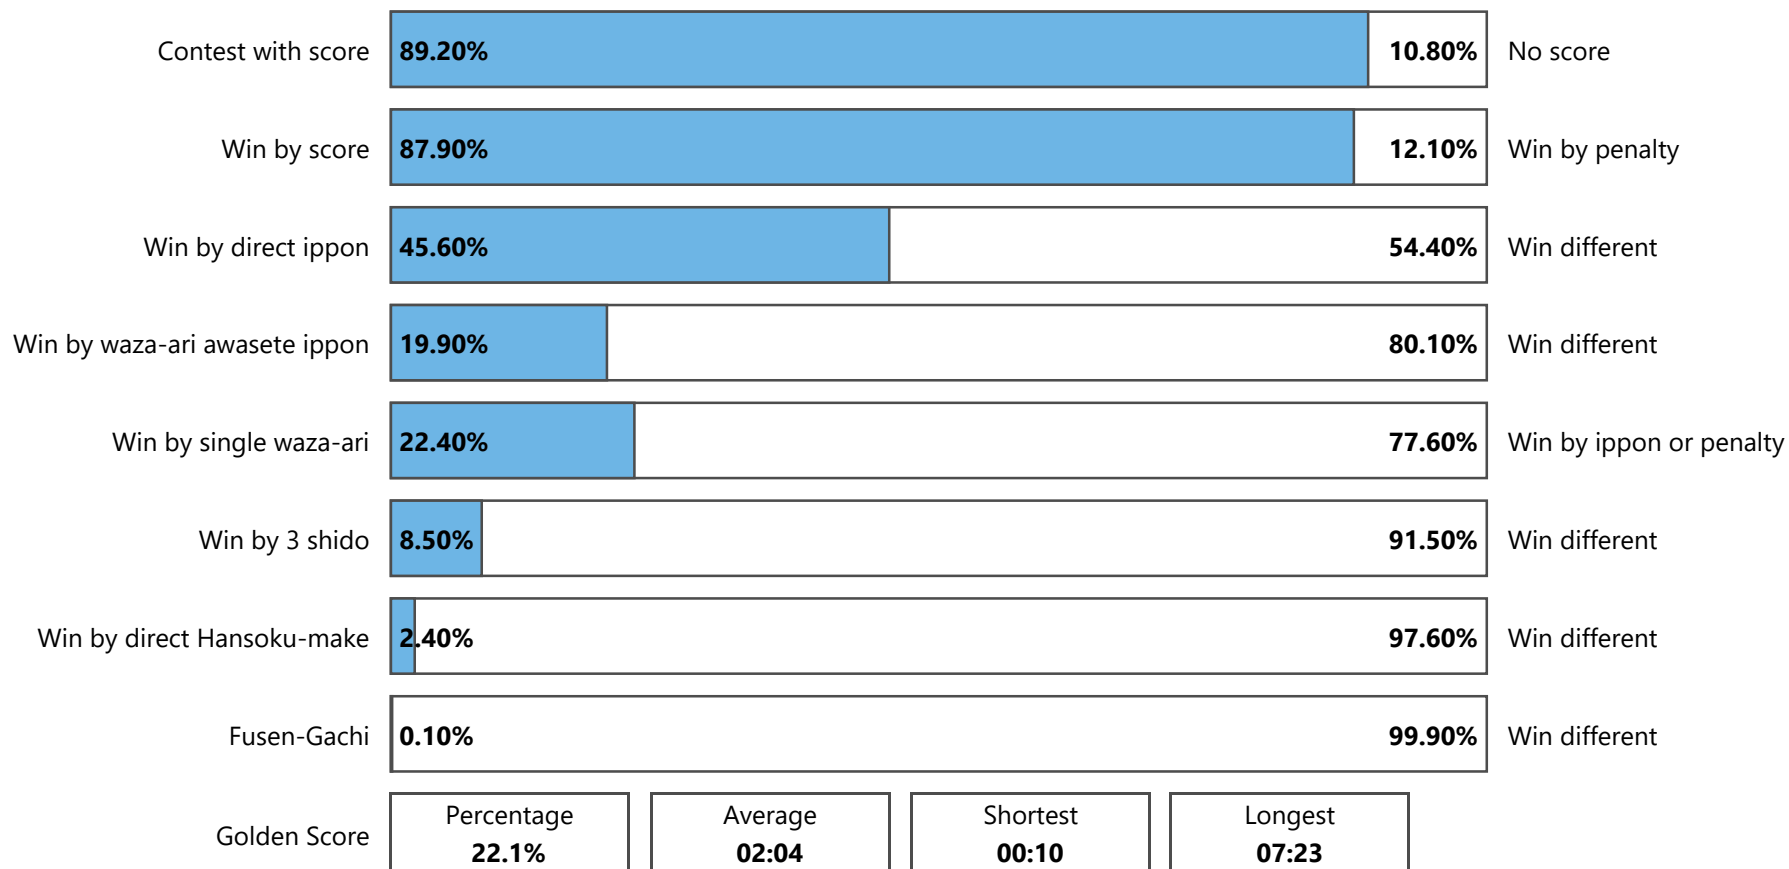

Statistics

European Judo Championships Cadets Sofia 2024 Individuals, 27-29 Jun 2024

Statistics

Statistics

European Judo Championships Cadets Sofia 2024 Individuals, 27-29 Jun 2024

Statistics

	-50	-55	-60	-66	-73	-81	-90	+90	M	-40	-44	-48	-52	-57	-63	-70	+70	W	Total
Competitors	28	34	35	43	36	32	42	25	275	15	22	42	29	36	35	36	21	236	511
Contests	36	45	46	54	47	43	53	33	357	21	29	54	38	47	47	47	29	312	669
Contests with score	33	42	42	49	44	37	49	31	327	15	22	49	33	38	42	43	28	270	597
Contests with score %	91.7%	93.3%	91.3%	90.7%	93.6%	86%	92.5%	93.9%	91.6%	71.4%	75.9%	90.7%	86.8%	80.9%	89.4%	91.5%	96.6%	86.5%	89.2%
Wins by Score	33	41	40	48	44	37	48	31	322	14	22	49	32	38	41	42	28	266	588
Wins by Score %	91.7%	91.1%	87%	88.9%	93.6%	86%	90.6%	93.9%	90.2%	66.7%	75.9%	90.7%	84.2%	80.9%	87.2%	89.4%	96.6%	85.3%	87.9%
Wins by direct Ippon	12	19	22	18	24	26	26	18	165	9	9	22	15	24	23	21	17	140	305
Wins by direct Ippon %	33.3%	42.2%	47.8%	33.3%	51.1%	60.5%	49.1%	54.5%	46.2%	42.9%	31%	40.7%	39.5%	51.1%	48.9%	44.7%	58.6%	44.9%	45.6%
Wins by Waza-ari Awasete Ippon	5	14	6	17	6	9	13	6	76	2	6	13	6	6	7	11	6	57	133
Wins by Waza-ari Awasete Ippon %	13.9%	31.1%	13%	31.5%	12.8%	20.9%	24.5%	18.2%	21.3%	9.5%	20.7%	24.1%	15.8%	12.8%	14.9%	23.4%	20.7%	18.3%	19.9%
Wins by single Waza-ari	16	8	12	13	14	2	9	7	81	3	7	14	11	8	11	10	5	69	150
Wins by single Waza-ari %	44.4%	17.8%	26.1%	24.1%	29.8%	4.7%	17%	21.2%	22.7%	14.3%	24.1%	25.9%	28.9%	17%	23.4%	21.3%	17.2%	22.1%	22.4%
Wins by 3 Shido for opponent	1	4	3	5	3	5	5	2	28	5	7	3	2	5	3	3	1	29	57
Wins by 3 Shido for opponent %	2.8%	8.9%	6.5%	9.3%	6.4%	11.6%	9.4%	6.1%	7.8%	23.8%	24.1%	5.6%	5.3%	10.6%	6.4%	6.4%	3.4%	9.3%	8.5%
Direct Hansoku-make	2		3	1					6	1			2	3	3	1		10	16
Wins by direct Hansoku-make %	5.6%	0%	6.5%	1.9%	0%	0%	0%	0%	1.7%	4.8%	0%	0%	5.3%	6.4%	6.4%	2.1%	0%	3.2%	2.4%
Fusen-gachi														1				1	1
Fusen-gachi %	0%	0%	0%	0%	0%	0%	0%	0%	0%	0%	0%	0%	0%	2.1%	0%	0%	0%	0.3%	0.1%
All positive Scores (Waza-ari + direct Ippon)	41	61	56	77	55	51	80	43	464	18	28	75	46	51	58	65	42	383	847
Average Scores per contests	1.1	1.4	1.2	1.4	1.2	1.2	1.5	1.3	1.29	0.9	1	1.4	1.2	1.1	1.2	1.4	1.4	1.2	1.24
All penalties (Shido + HSK)	44	61	51	81	59	53	65	34	448	32	45	45	42	53	60	43	48	368	816
Average penalty per contest	1.2	1.4	1.1	1.5	1.3	1.2	1.2	1	1.24	1.5	1.6	0.8	1.1	1.1	1.3	0.9	1.7	1.25	1.24
Golden Score	12	14	9	15	9	8	9	2	78	8	8	12	9	10	9	8	6	70	148
Golden Score %	33.3%	31.1%	19.6%	27.8%	19.1%	18.6%	17%	6.1%	21.8%	38.1%	27.6%	22.2%	23.7%	21.3%	19.1%	17%	20.7%	22.4%	22.1%
Osae-komi																			
Osae-komi %	0%	0%	0%	0%	0%	0%	0%	0%	0%	0%	0%	0%	0%	0%	0%	0%	0%	0%	0%
Wins by Penalty	3	4	6	6	3	5	5	2	34	6	7	3	4	8	6	4	1	39	73