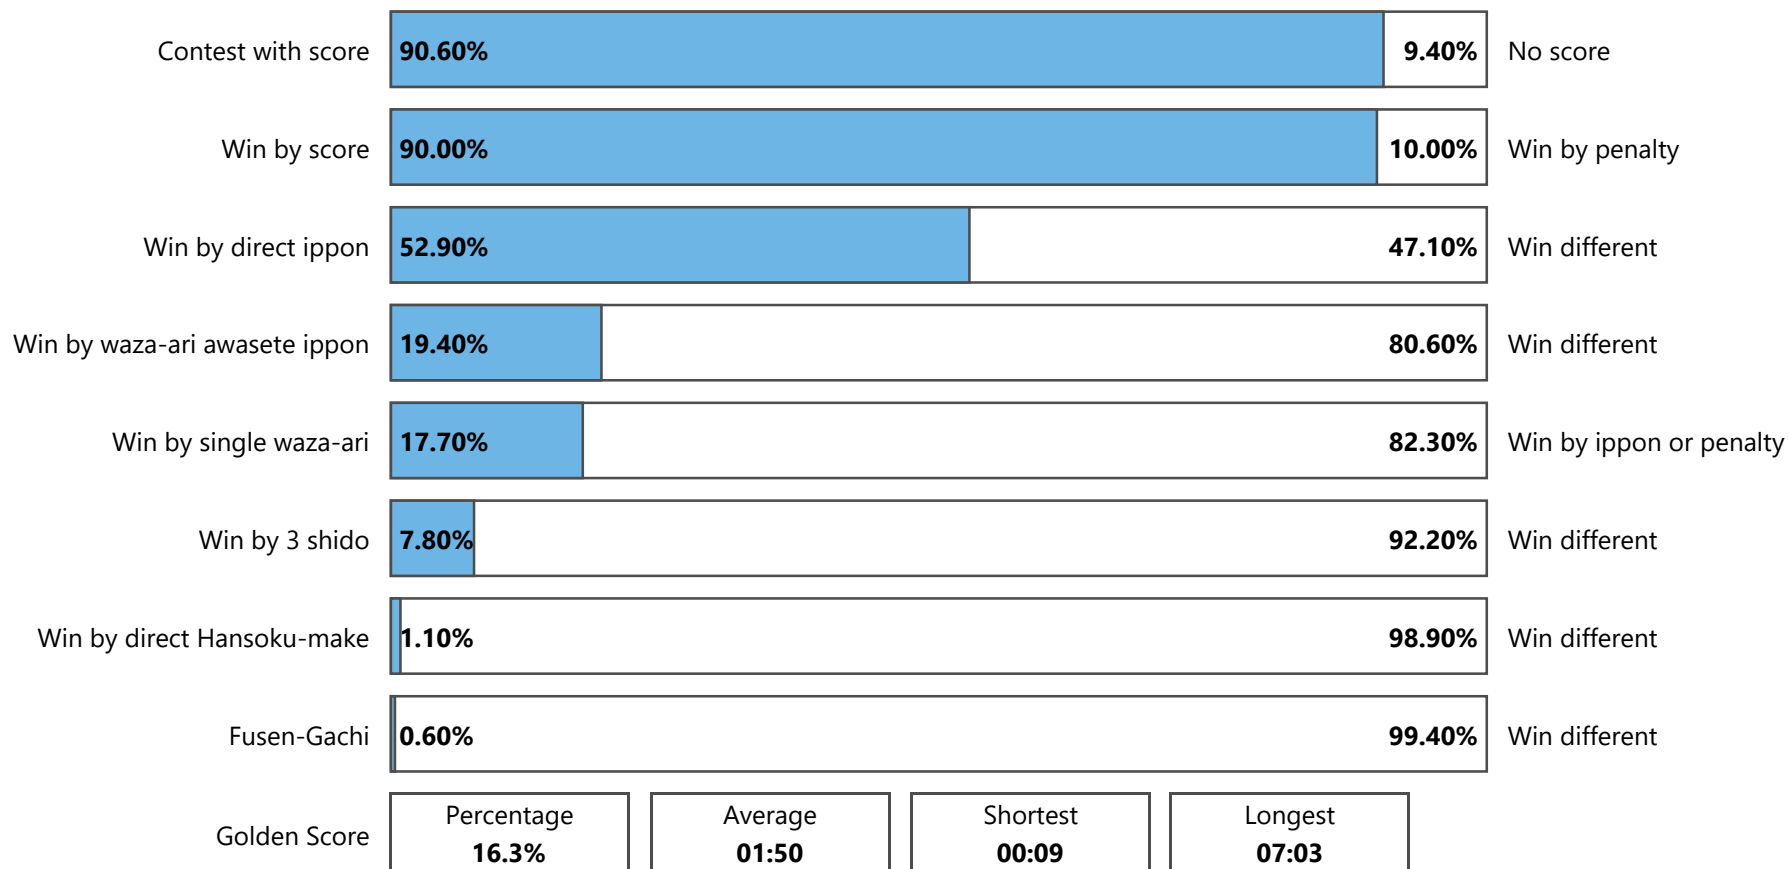

Statistics

Riga Cadet European Cup 2024, 19-20 Oct 2024

Statistics

Statistics

Riga Cadet European Cup 2024, 19-20 Oct 2024

Statistics

	-50	-55	-60	-66	-73	-81	-90	+90	M	-40	-44	-48	-52	-57	-63	-70	+70	W	Total
Competitors	14	16	26	37	35	24	17	12	181		7	13	13	20	16	10	5	84	265
Contests	19	23	36	50	46	33	24	16	247		9	18	17	27	23	14	6	114	361
Contests with score	19	20	31	46	44	31	21	15	227		8	14	17	25	20	10	6	100	327
Contests with score %	100%	87%	86.1%	92%	95.7%	93.9%	87.5%	93.8%	91.9%	0%	88.9%	77.8%	100%	92.6%	87%	71.4%	100%	87.7%	90.6%
Wins by Score	18	20	31	46	44	31	20	14	224		9	14	17	25	20	10	6	101	325
Wins by Score %	94.7%	87%	86.1%	92%	95.7%	93.9%	83.3%	87.5%	90.7%	0%	100%	77.8%	100%	92.6%	87%	71.4%	100%	88.6%	90.0%
Wins by direct Ippon	9	11	18	24	25	23	13	10	133		2	10	9	16	11	6	4	58	191
Wins by direct Ippon %	47.4%	47.8%	50%	48%	54.3%	69.7%	54.2%	62.5%	53.8%	0%	22.2%	55.6%	52.9%	59.3%	47.8%	42.9%	66.7%	50.9%	52.9%
Wins by Waza-ari Awasete Ippon	1	2	4	14	10	6	5	1	43		5	2	4	6	7	1	2	27	70
Wins by Waza-ari Awasete Ippon %	5.3%	8.7%	11.1%	28%	21.7%	18.2%	20.8%	6.3%	17.4%	0%	55.6%	11.1%	23.5%	22.2%	30.4%	7.1%	33.3%	23.7%	19.4%
Wins by single Waza-ari	8	7	9	8	9	2	2	3	48		2	2	4	3	2	3		16	64
Wins by single Waza-ari %	42.1%	30.4%	25%	16%	19.6%	6.1%	8.3%	18.8%	19.4%	0%	22.2%	11.1%	23.5%	11.1%	8.7%	21.4%	0%	14.0%	17.7%
Wins by 3 Shido for opponent	1	2	5	4	2	1	3	2	20			4		1	1	2		8	28
Wins by 3 Shido for opponent %	5.3%	8.7%	13.9%	8%	4.3%	3%	12.5%	12.5%	8.1%	0%	0%	22.2%	0%	3.7%	4.3%	14.3%	0%	7.0%	7.8%
Direct Hansoku-make		1							1					1	2			3	4
Wins by direct Hansoku-make %	0%	4.3%	0%	0%	0%	0%	0%	0%	0.4%	0%	0%	0%	0%	3.7%	8.7%	0%	0%	2.6%	1.1%
Fusen-gachi						1	1		2										2
Fusen-gachi %	0%	0%	0%	0%	0%	3%	4.2%	0%	0.8%	0%	0%	0%	0%	0%	0%	0%	0%	0%	0.6%
All positive Scores (Waza-ari + direct Ippon)	20	22	39	69	65	45	29	19	308		14	21	28	34	31	14	8	150	458
Average Scores per contests	1.1	1	1.1	1.4	1.4	1.4	1.2	1.2	1.22		1.6	1.2	1.6	1.3	1.3	1	1.3	1.16	1.19
All penalties (Shido + HSK)	31	35	53	54	58	22	41	24	318		3	32	8	23	23	17	8	114	432
Average penalty per contest	1.6	1.5	1.5	1.1	1.3	0.7	1.7	1.5	1.36		0.3	1.8	0.5	0.9	1	1.2	1.3	0.88	1.12
Golden Score	5	6	8	10	7	2	1	1	40			6	2	2	2	5	2	19	59
Golden Score %	26.3%	26.1%	22.2%	20%	15.2%	6.1%	4.2%	6.3%	16.2%	0%	0%	33.3%	11.8%	7.4%	8.7%	35.7%	33.3%	16.7%	16.3%
Osae-komi																			
Osae-komi %	0%	0%	0%	0%	0%	0%	0%	0%	0%	0%	0%	0%	0%	0%	0%	0%	0%	0%	0%
Wins by Penalty	1	3	5	4	2	1	3	2	21			4		2	3	2		11	32