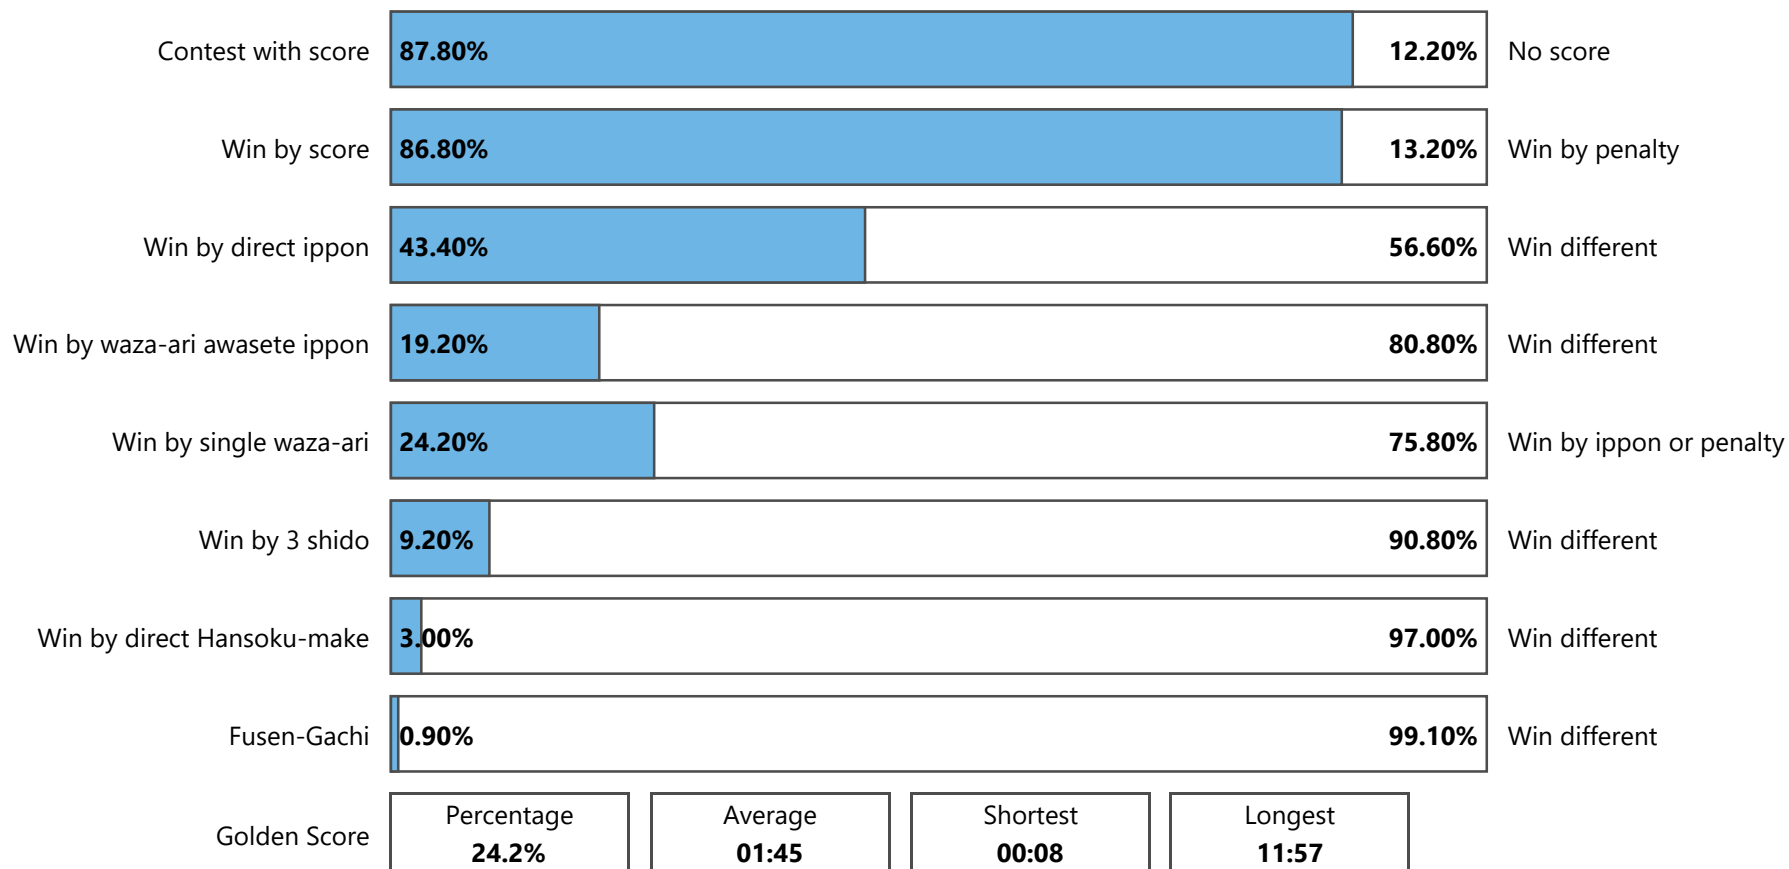

Statistics

Prague Junior European Cup 2024, 6-7 Jul 2024

Statistics

Statistics

Prague Junior European Cup 2024, 6-7 Jul 2024

Statistics

	-60	-66	-73	-81	-90	-100	+100	M	-48	-52	-57	-63	-70	-78	+78	W	Total
Competitors	39	58	58	49	27	16	20	267	20	22	34	20	19	15	9	139	406
Contests	51	72	72	60	37	23	29	344	27	29	45	27	26	22	12	188	532
Contests with score	45	69	63	54	36	20	26	313	19	24	39	20	22	20	10	154	467
Contests with score %	88.2%	95.8%	87.5%	90%	97.3%	87%	89.7%	91.0%	70.4%	82.8%	86.7%	74.1%	84.6%	90.9%	83.3%	81.9%	87.8%
Wins by Score	44	69	63	53	35	20	25	309	19	23	39	20	22	20	10	153	462
Wins by Score %	86.3%	95.8%	87.5%	88.3%	94.6%	87%	86.2%	89.8%	70.4%	79.3%	86.7%	74.1%	84.6%	90.9%	83.3%	81.4%	86.8%
Wins by direct Ippon	25	42	29	22	22	8	15	163	8	11	13	10	13	8	5	68	231
Wins by direct Ippon %	49%	58.3%	40.3%	36.7%	59.5%	34.8%	51.7%	47.4%	29.6%	37.9%	28.9%	37%	50%	36.4%	41.7%	36.2%	43.4%
Wins by Waza-ari Awasete Ippon	4	12	11	19	8	2	5	61	4	4	14	6	5	5	3	41	102
Wins by Waza-ari Awasete Ippon %	7.8%	16.7%	15.3%	31.7%	21.6%	8.7%	17.2%	17.7%	14.8%	13.8%	31.1%	22.2%	19.2%	22.7%	25%	21.8%	19.2%
Wins by single Waza-ari	15	15	23	12	5	10	5	85	7	8	12	4	4	7	2	44	129
Wins by single Waza-ari %	29.4%	20.8%	31.9%	20%	13.5%	43.5%	17.2%	24.7%	25.9%	27.6%	26.7%	14.8%	15.4%	31.8%	16.7%	23.4%	24.2%
Wins by 3 Shido for opponent	5	1	3	5	1	3	4	22	6	5	4	7	3	1	1	27	49
Wins by 3 Shido for opponent %	9.8%	1.4%	4.2%	8.3%	2.7%	13%	13.8%	6.4%	22.2%	17.2%	8.9%	25.9%	11.5%	4.5%	8.3%	14.4%	9.2%
Direct Hansoku-make	1	2	5	2				10	2	1			1	1	1	6	16
Wins by direct Hansoku-make %	2%	2.8%	6.9%	3.3%	0%	0%	0%	2.9%	7.4%	3.4%	0%	0%	3.8%	4.5%	8.3%	3.2%	3.0%
Fusen-gachi	1		1		1			3			2					2	5
Fusen-gachi %	2%	0%	1.4%	0%	2.7%	0%	0%	0.9%	0%	0%	4.4%	0%	0%	0%	0%	1.1%	0.9%
All positive Scores (Waza-ari + direct Ippon)	58	103	92	84	55	23	35	450	26	34	57	31	28	32	14	222	672
Average Scores per contests	1.1	1.4	1.3	1.4	1.5	1	1.2	1.27	1	1.2	1.3	1.1	1.1	1.5	1.2	1.2	1.24
All penalties (Shido + HSK)	95	79	90	74	42	41	46	467	55	46	54	47	28	24	12	266	733
Average penalty per contest	1.9	1.1	1.3	1.2	1.1	1.8	1.6	1.43	2	1.6	1.2	1.7	1.1	1.1	1	1.39	1.41
Golden Score	20	10	14	12	3	8	4	71	12	14	11	11	5	4	1	58	129
Golden Score %	39.2%	13.9%	19.4%	20%	8.1%	34.8%	13.8%	20.6%	44.4%	48.3%	24.4%	40.7%	19.2%	18.2%	8.3%	30.9%	24.2%
Osae-komi																	
Osae-komi %	0%	0%	0%	0%	0%	0%	0%	0%	0%	0%	0%	0%	0%	0%	0%	0%	0%
Wins by Penalty	6	3	8	7	1	3	4	32	8	6	4	7	4	2	2	33	65