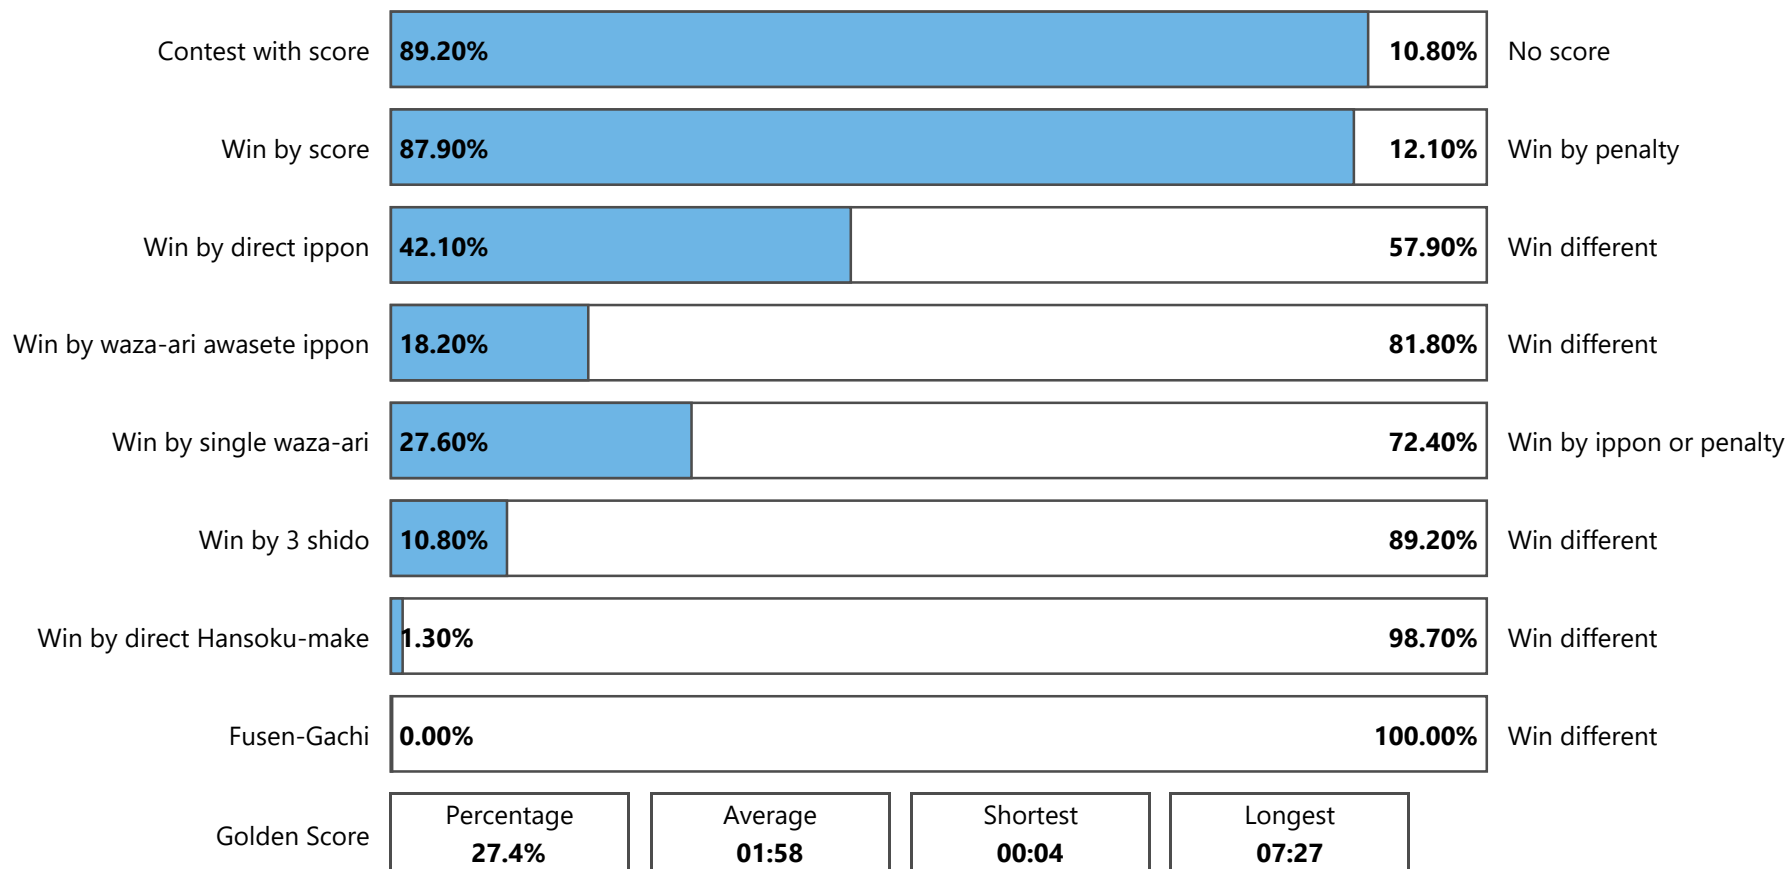

Statistics

Prague European Open 2024, 28-29 Sep 2024

Statistics

Statistics

Prague European Open 2024, 28-29 Sep 2024

Statistics

	-60	-66	-73	-81	-90	-100	+100	M	-48	-52	-57	-63	-70	-78	+78	W	Total
Competitors	29	35	46	34	39	22	12	217	15	12	22	24	22	17	9	121	338
Contests	32	38	49	37	42	25	15	238	18	15	25	27	25	20	12	142	380
Contests with score	29	37	45	33	38	23	13	218	13	13	22	24	21	18	10	121	339
Contests with score %	90.6%	97.4%	91.8%	89.2%	90.5%	92%	86.7%	91.6%	72.2%	86.7%	88%	88.9%	84%	90%	83.3%	85.2%	89.2%
Wins by Score	29	37	42	33	37	23	13	214	13	13	22	24	20	18	10	120	334
Wins by Score %	90.6%	97.4%	85.7%	89.2%	88.1%	92%	86.7%	89.9%	72.2%	86.7%	88%	88.9%	80%	90%	83.3%	84.5%	87.9%
Wins by direct Ippon	14	12	18	13	23	11	10	101	6	7	12	15	8	8	3	59	160
Wins by direct Ippon %	43.8%	31.6%	36.7%	35.1%	54.8%	44%	66.7%	42.4%	33.3%	46.7%	48%	55.6%	32%	40%	25%	41.5%	42.1%
Wins by Waza-ari Awasete Ippon	8	7	12	7	8	8		50	2	2	2	2	4	4	3	19	69
Wins by Waza-ari Awasete Ippon %	25%	18.4%	24.5%	18.9%	19%	32%	0%	21.0%	11.1%	13.3%	8%	7.4%	16%	20%	25%	13.4%	18.2%
Wins by single Waza-ari	7	18	12	13	6	4	3	63	5	4	8	7	8	6	4	42	105
Wins by single Waza-ari %	21.9%	47.4%	24.5%	35.1%	14.3%	16%	20%	26.5%	27.8%	26.7%	32%	25.9%	32%	30%	33.3%	29.6%	27.6%
Wins by 3 Shido for opponent	3		5	4	4	2	2	20	5	2	3	3	5	2	1	21	41
Wins by 3 Shido for opponent %	9.4%	0%	10.2%	10.8%	9.5%	8%	13.3%	8.4%	27.8%	13.3%	12%	11.1%	20%	10%	8.3%	14.8%	10.8%
Direct Hansoku-make		1	2		1			4							1	1	5
Wins by direct Hansoku-make %	0%	2.6%	4.1%	0%	2.4%	0%	0%	1.7%	0%	0%	0%	0%	0%	0%	8.3%	0.7%	1.3%
Fusen-gachi																	
Fusen-gachi %	0%	0%	0%	0%	0%	0%	0%	0%	0%	0%	0%	0%	0%	0%	0%	0%	0%
All positive Scores (Waza-ari + direct Ippon)	42	50	66	44	59	34	16	311	16	20	26	31	27	24	13	157	468
Average Scores per contests	1.3	1.3	1.3	1.2	1.4	1.4	1.1	1.29	0.9	1.3	1	1.1	1.1	1.2	1.1	1.1	1.19
All penalties (Shido + HSK)	58	64	71	63	68	36	27	387	33	30	34	47	47	34	20	245	632
Average penalty per contest	1.8	1.7	1.4	1.7	1.6	1.4	1.8	1.63	1.8	2	1.4	1.7	1.9	1.7	1.7	1.74	1.69
Golden Score	13	13	10	11	13	4	2	66	7	3	7	9	9	3		38	104
Golden Score %	40.6%	34.2%	20.4%	29.7%	31%	16%	13.3%	27.7%	38.9%	20%	28%	33.3%	36%	15%	0%	26.8%	27.4%
Osae-komi																	
Osae-komi %	0%	0%	0%	0%	0%	0%	0%	0%	0%	0%	0%	0%	0%	0%	0%	0%	0%
Wins by Penalty	3	1	7	4	5	2	2	24	5	2	3	3	5	2	2	22	46