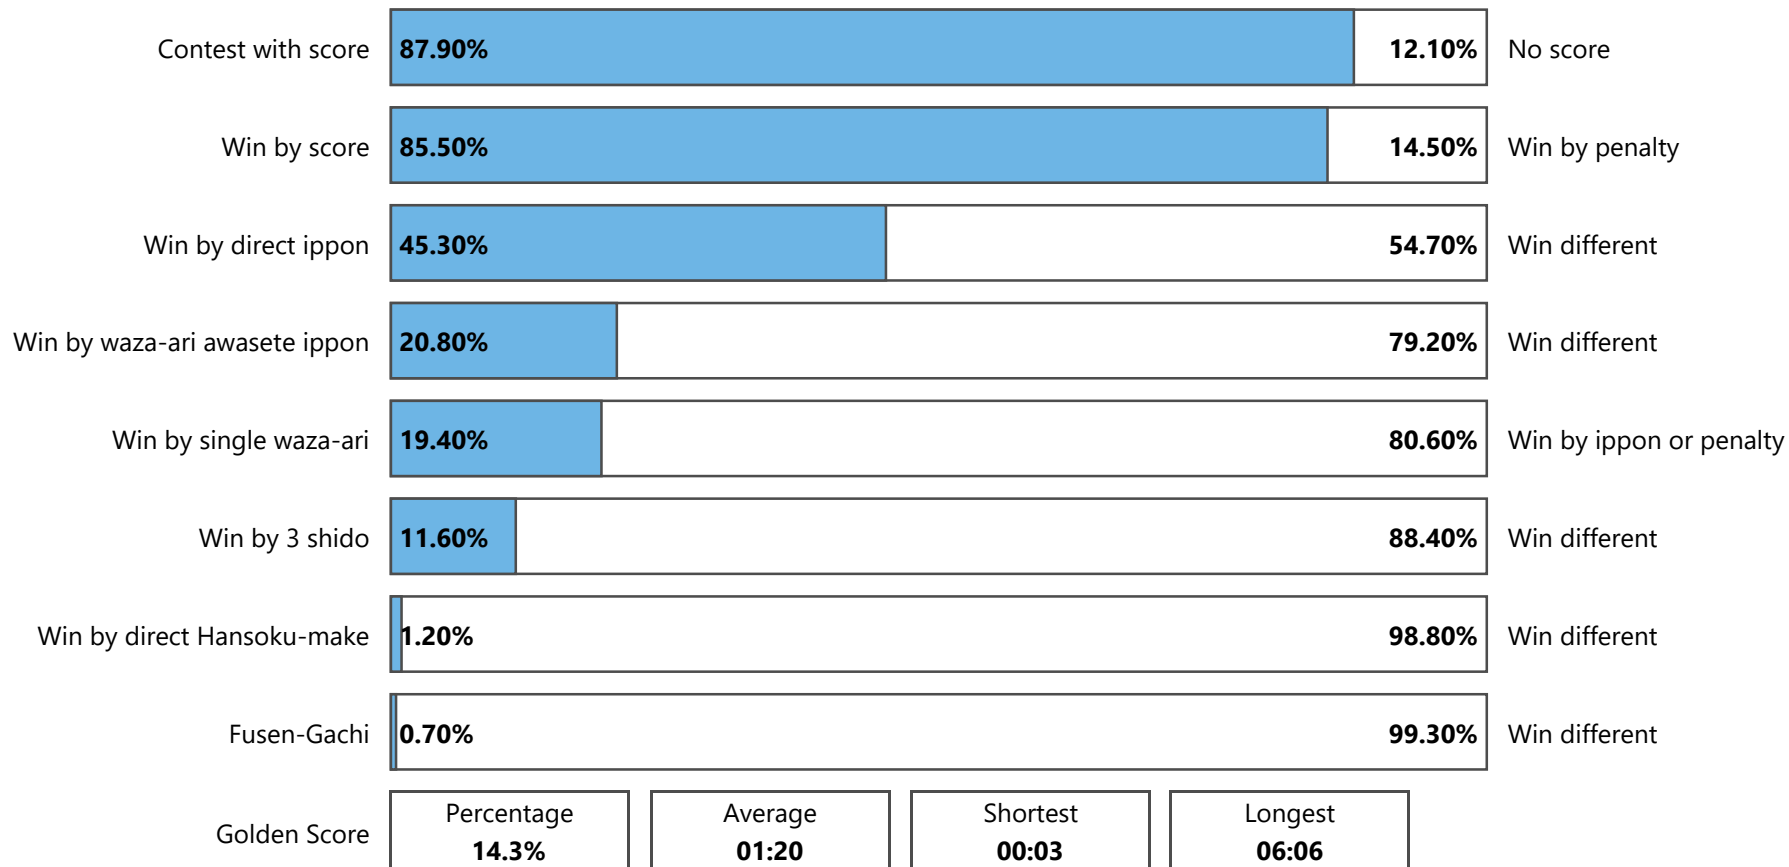

Statistics

Madrid European Open 2024, 8-9 Jun 2024

Statistics

Statistics

Madrid European Open 2024, 8-9 Jun 2024

Statistics

	-60	-66	-73	-81	-90	-100	+100	M	-48	-52	-57	-63	-70	-78	+78	W	Total
Competitors	29	39	47	30	40	31	14	230	14	19	32	25	23	16	12	141	371
Contests	32	42	50	33	43	34	17	251	17	22	35	28	26	19	15	162	413
Contests with score	29	35	42	30	39	32	14	221	16	18	30	26	23	17	12	142	363
Contests with score %	90.6%	83.3%	84%	90.9%	90.7%	94.1%	82.4%	88.0%	94.1%	81.8%	85.7%	92.9%	88.5%	89.5%	80%	87.7%	87.9%
Wins by Score	28	34	40	29	38	30	14	213	16	18	30	26	23	17	10	140	353
Wins by Score %	87.5%	81%	80%	87.9%	88.4%	88.2%	82.4%	84.9%	94.1%	81.8%	85.7%	92.9%	88.5%	89.5%	66.7%	86.4%	85.5%
Wins by direct Ippon	14	15	23	17	21	15	9	114	8	7	18	15	12	8	5	73	187
Wins by direct Ippon %	43.8%	35.7%	46%	51.5%	48.8%	44.1%	52.9%	45.4%	47.1%	31.8%	51.4%	53.6%	46.2%	42.1%	33.3%	45.1%	45.3%
Wins by Waza-ari Awasete Ippon	11	7	12	4	8	8	1	51		7	5	5	10	4	4	35	86
Wins by Waza-ari Awasete Ippon %	34.4%	16.7%	24%	12.1%	18.6%	23.5%	5.9%	20.3%	0%	31.8%	14.3%	17.9%	38.5%	21.1%	26.7%	21.6%	20.8%
Wins by single Waza-ari	3	12	5	8	9	7	4	48	8	4	7	6	1	5	1	32	80
Wins by single Waza-ari %	9.4%	28.6%	10%	24.2%	20.9%	20.6%	23.5%	19.1%	47.1%	18.2%	20%	21.4%	3.8%	26.3%	6.7%	19.8%	19.4%
Wins by 3 Shido for opponent	4	6	9	3	4	3	2	31	1	2	2	2	3	2	5	17	48
Wins by 3 Shido for opponent %	12.5%	14.3%	18%	9.1%	9.3%	8.8%	11.8%	12.4%	5.9%	9.1%	5.7%	7.1%	11.5%	10.5%	33.3%	10.5%	11.6%
Direct Hansoku-make		2	1	1				4			1					1	5
Wins by direct Hansoku-make %	0%	4.8%	2%	3%	0%	0%	0%	1.6%	0%	0%	2.9%	0%	0%	0%	0%	0.6%	1.2%
Fusen-gachi							1	1		1	1					2	3
Fusen-gachi %	0%	0%	0%	0%	0%	0%	5.9%	0.4%	0%	4.5%	2.9%	0%	0%	0%	0%	1.2%	0.7%
All positive Scores (Waza-ari + direct Ippon)	50	49	71	47	51	51	17	336	19	29	44	39	38	23	18	210	546
Average Scores per contests	1.6	1.2	1.4	1.4	1.2	1.5	1	1.33	1.1	1.3	1.3	1.4	1.5	1.2	1.2	1.29	1.31
All penalties (Shido + HSK)	64	87	88	51	58	55	31	434	35	34	55	34	30	39	32	259	693
Average penalty per contest	2	2.1	1.8	1.5	1.3	1.6	1.8	1.73	2.1	1.5	1.6	1.2	1.2	2.1	2.1	1.69	1.71
Golden Score	6	11	4	7	3	1	3	35	4	2	5	6	4	2	1	24	59
Golden Score %	18.8%	26.2%	8%	21.2%	7%	2.9%	17.6%	13.9%	23.5%	9.1%	14.3%	21.4%	15.4%	10.5%	6.7%	14.8%	14.3%
Osae-komi																	
Osae-komi %	0%	0%	0%	0%	0%	0%	0%	0%	0%	0%	0%	0%	0%	0%	0%	0%	0%
Wins by Penalty	4	8	10	4	4	3	2	35	1	2	3	2	3	2	5	18	53