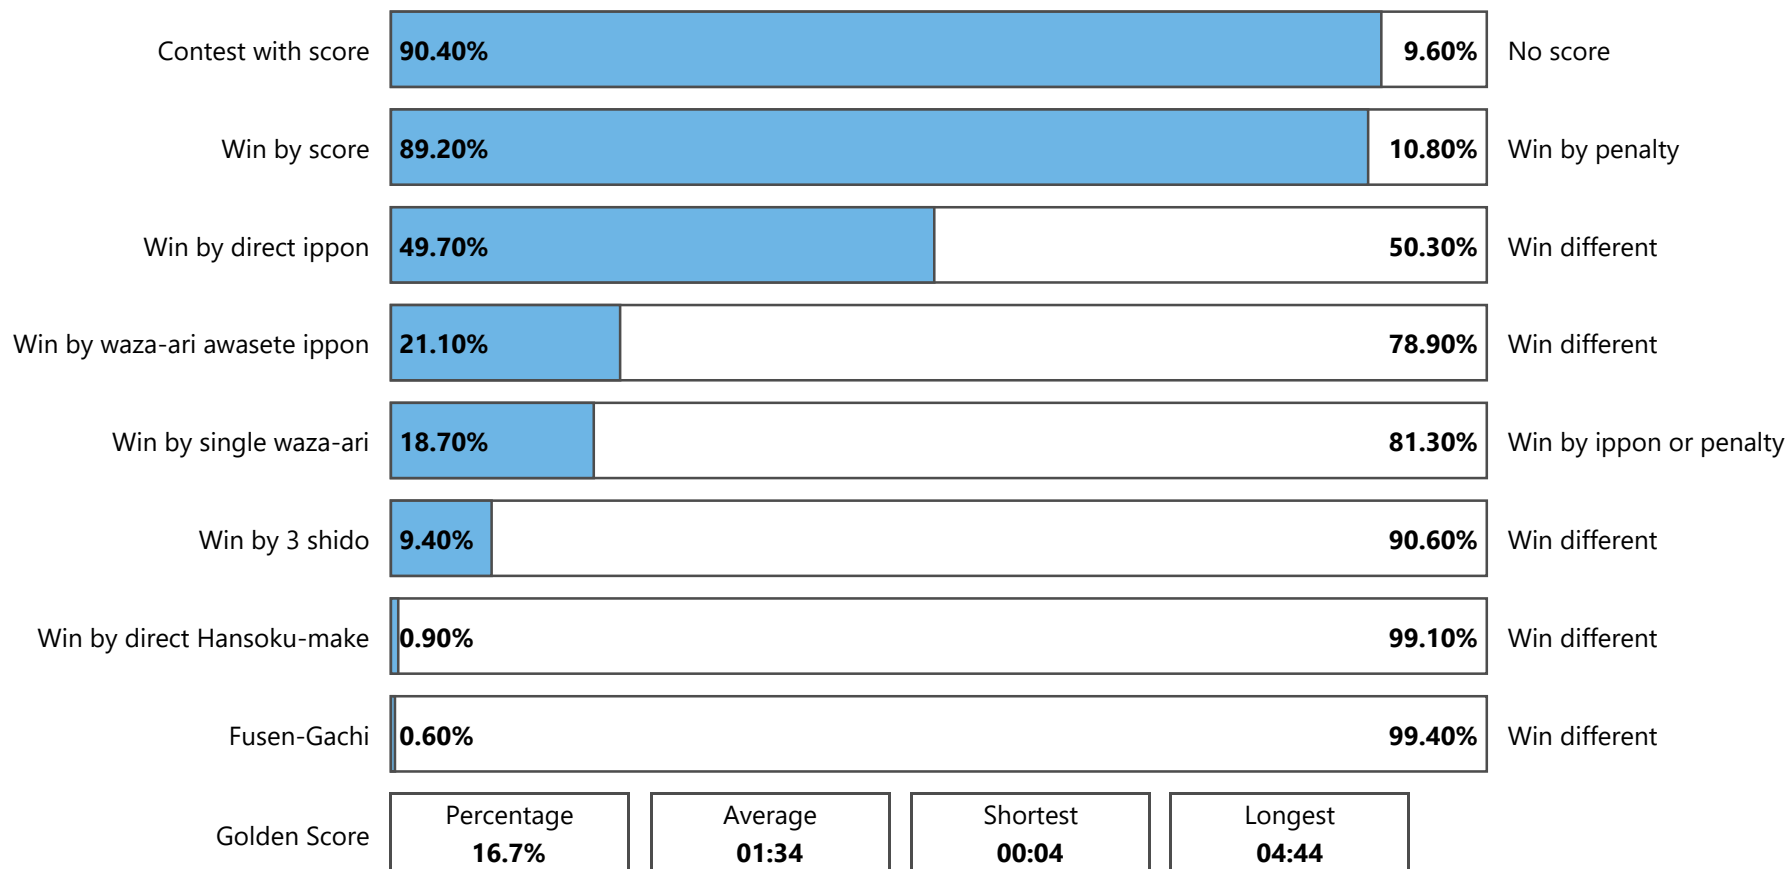

Statistics

Kaunas Junior European Cup 2024, 25-26 May 2024

Statistics

Statistics

Kaunas Junior European Cup 2024, 25-26 May 2024

Statistics

	-60	-66	-73	-81	-90	-100	+100	M	-48	-52	-57	-63	-70	-78	+78	W	Total
Competitors	24	34	37	31	19	11	11	167	8	14	18	19	15	10	2	86	253
Contests	33	45	49	41	26	15	16	225	11	19	26	26	21	13	1	117	342
Contests with score	29	44	45	38	21	14	14	205	9	15	24	25	19	12		104	309
Contests with score %	87.9%	97.8%	91.8%	92.7%	80.8%	93.3%	87.5%	91.1%	81.8%	78.9%	92.3%	96.2%	90.5%	92.3%	0%	88.9%	90.4%
Wins by Score	29	44	45	37	20	13	14	202	9	15	24	24	19	12		103	305
Wins by Score %	87.9%	97.8%	91.8%	90.2%	76.9%	86.7%	87.5%	89.8%	81.8%	78.9%	92.3%	92.3%	90.5%	92.3%	0%	88.0%	89.2%
Wins by direct Ippon	14	29	26	19	14	8	9	119	4	8	11	17	7	4		51	170
Wins by direct Ippon %	42.4%	64.4%	53.1%	46.3%	53.8%	53.3%	56.3%	52.9%	36.4%	42.1%	42.3%	65.4%	33.3%	30.8%	0%	43.6%	49.7%
Wins by Waza-ari Awasete Ippon	11	6	8	14	4	1	1	45	2	3	6	3	7	6		27	72
Wins by Waza-ari Awasete Ippon %	33.3%	13.3%	16.3%	34.1%	15.4%	6.7%	6.3%	20%	18.2%	15.8%	23.1%	11.5%	33.3%	46.2%	0%	23.1%	21.1%
Wins by single Waza-ari	4	9	11	4	2	4	4	38	3	4	8	4	5	2		26	64
Wins by single Waza-ari %	12.1%	20%	22.4%	9.8%	7.7%	26.7%	25%	16.9%	27.3%	21.1%	30.8%	15.4%	23.8%	15.4%	0%	22.2%	18.7%
Wins by 3 Shido for opponent	4	1	3	3	4	1	2	18	2	4	2	2	2	1	1	14	32
Wins by 3 Shido for opponent %	12.1%	2.2%	6.1%	7.3%	15.4%	6.7%	12.5%	8%	18.2%	21.1%	7.7%	7.7%	9.5%	7.7%	100%	12.0%	9.4%
Direct Hansoku-make			1	1	1			3									3
Wins by direct Hansoku-make %	0%	0%	2%	2.4%	3.8%	0%	0%	1.3%	0%	0%	0%	0%	0%	0%	0%	0%	0.9%
Fusen-gachi					1	1		2									2
Fusen-gachi %	0%	0%	0%	0%	3.8%	6.7%	0%	0.9%	0%	0%	0%	0%	0%	0%	0%	0%	0.6%
All positive Scores (Waza-ari + direct Ippon)	47	54	64	58	33	18	19	293	13	21	34	35	27	19		149	442
Average Scores per contests	1.4	1.2	1.3	1.4	1.3	1.2	1.2	1.29	1.2	1.1	1.3	1.3	1.3	1.5		1.1	1.19
All penalties (Shido + HSK)	45	49	64	50	38	20	32	298	19	22	33	33	29	14	5	155	453
Average penalty per contest	1.4	1.1	1.3	1.2	1.5	1.3	2	1.4	1.7	1.2	1.3	1.3	1.4	1.1	5	1.86	1.63
Golden Score	6	7	12	3	3	1	2	34	1	3	8	3	6	1	1	23	57
Golden Score %	18.2%	15.6%	24.5%	7.3%	11.5%	6.7%	12.5%	15.1%	9.1%	15.8%	30.8%	11.5%	28.6%	7.7%	100%	19.7%	16.7%
Osae-komi																	
Osae-komi %	0%	0%	0%	0%	0%	0%	0%	0%	0%	0%	0%	0%	0%	0%	0%	0%	0%
Wins by Penalty	4	1	4	4	5	1	2	21	2	4	2	2	2	1	1	14	35