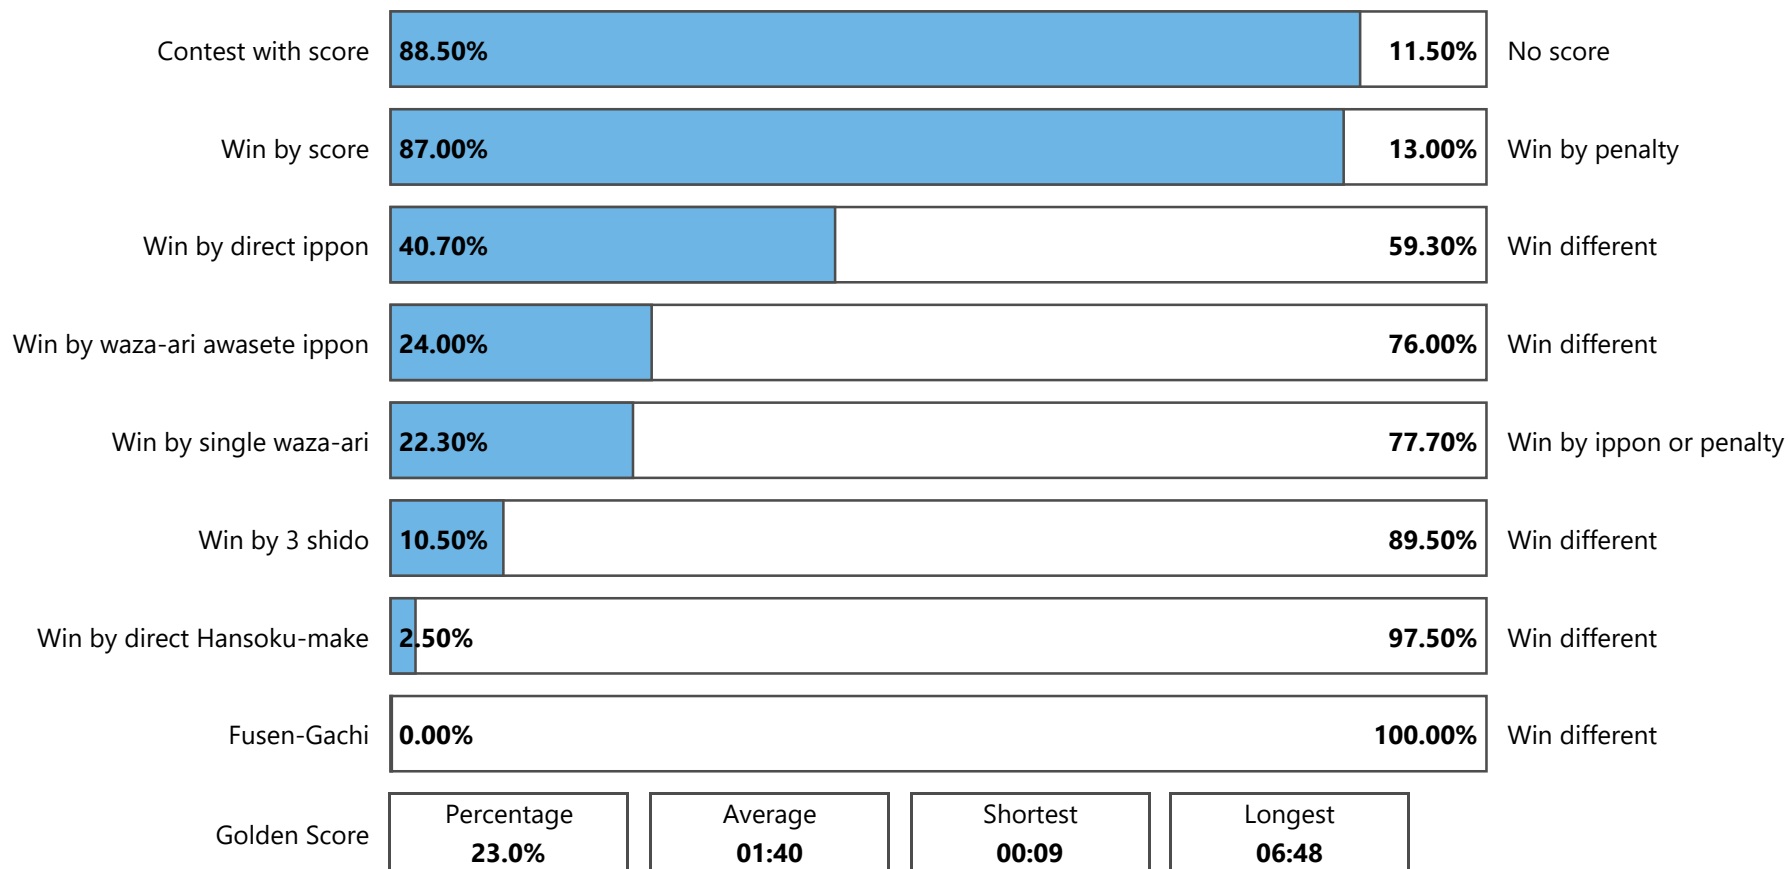

Statistics

European Judo Championships Juniors The Hague 2023, 7-9 Sep 2023

Statistics

Statistics

European Judo Championships Juniors The Hague 2023, 7-9 Sep 2023

Statistics

	-60	-66	-73	-81	-90	-100	+100	M	-48	-52	-57	-63	-70	-78	+78	W	Total
Competitors	32	30	37	35	33	22	20	209	21	23	28	24	25	22	14	157	366
Contests	35	33	40	38	36	25	23	230	24	26	31	27	28	25	17	178	408
Contests with score	31	29	34	35	32	24	19	204	19	21	31	24	25	24	13	157	361
Contests with score %	88.6%	87.9%	85%	92.1%	88.9%	96%	82.6%	88.7%	79.2%	80.8%	100%	88.9%	89.3%	96%	76.5%	88.2%	88.5%
Wins by Score	31	28	34	35	30	24	19	201	19	21	31	23	23	24	13	154	355
Wins by Score %	88.6%	84.8%	85%	92.1%	83.3%	96%	82.6%	87.4%	79.2%	80.8%	100%	85.2%	82.1%	96%	76.5%	86.5%	87.0%
Wins by direct Ippon	14	14	16	10	16	10	9	89	10	6	17	16	9	16	3	77	166
Wins by direct Ippon %	40%	42.4%	40%	26.3%	44.4%	40%	39.1%	38.7%	41.7%	23.1%	54.8%	59.3%	32.1%	64%	17.6%	43.3%	40.7%
Wins by Waza-ari Awasete Ippon	7	8	8	20	7	9	4	63	5	7	3	4	8	3	5	35	98
Wins by Waza-ari Awasete Ippon %	20%	24.2%	20%	52.6%	19.4%	36%	17.4%	27.4%	20.8%	26.9%	9.7%	14.8%	28.6%	12%	29.4%	19.7%	24.0%
Wins by single Waza-ari	10	6	10	5	7	5	6	49	4	8	11	3	6	5	5	42	91
Wins by single Waza-ari %	28.6%	18.2%	25%	13.2%	19.4%	20%	26.1%	21.3%	16.7%	30.8%	35.5%	11.1%	21.4%	20%	29.4%	23.6%	22.3%
Wins by 3 Shido for opponent	3	3	5	3	5	1	3	23	4	4		4	3	1	4	20	43
Wins by 3 Shido for opponent %	8.6%	9.1%	12.5%	7.9%	13.9%	4%	13%	10%	16.7%	15.4%	0%	14.8%	10.7%	4%	23.5%	11.2%	10.5%
Direct Hansoku-make	1	2	1		1		1	6	1	1			2			4	10
Wins by direct Hansoku-make %	2.9%	6.1%	2.5%	0%	2.8%	0%	4.3%	2.6%	4.2%	3.8%	0%	0%	7.1%	0%	0%	2.2%	2.5%
Fusen-gachi																	
Fusen-gachi %	0%	0%	0%	0%	0%	0%	0%	0%	0%	0%	0%	0%	0%	0%	0%	0%	0%
All positive Scores (Waza-ari + direct Ippon)	46	45	51	60	46	40	27	315	29	30	36	32	39	32	19	217	532
Average Scores per contests	1.3	1.4	1.3	1.6	1.3	1.6	1.2	1.39	1.2	1.2	1.2	1.2	1.4	1.3	1.1	1.23	1.31
All penalties (Shido + HSK)	62	61	70	49	64	27	44	377	34	45	45	38	42	19	28	251	628
Average penalty per contest	1.8	1.8	1.8	1.3	1.8	1.1	1.9	1.64	1.4	1.7	1.5	1.4	1.5	0.8	1.6	1.41	1.53
Golden Score	8	9	11	9	5	3	4	49	9	7	9	3	9	1	7	45	94
Golden Score %	22.9%	27.3%	27.5%	23.7%	13.9%	12%	17.4%	21.3%	37.5%	26.9%	29%	11.1%	32.1%	4%	41.2%	25.3%	23.0%
Osae-komi																	
Osae-komi %	0%	0%	0%	0%	0%	0%	0%	0%	0%	0%	0%	0%	0%	0%	0%	0%	0%
Wins by Penalty	4	5	6	3	6	1	4	29	5	5		4	5	1	4	24	53