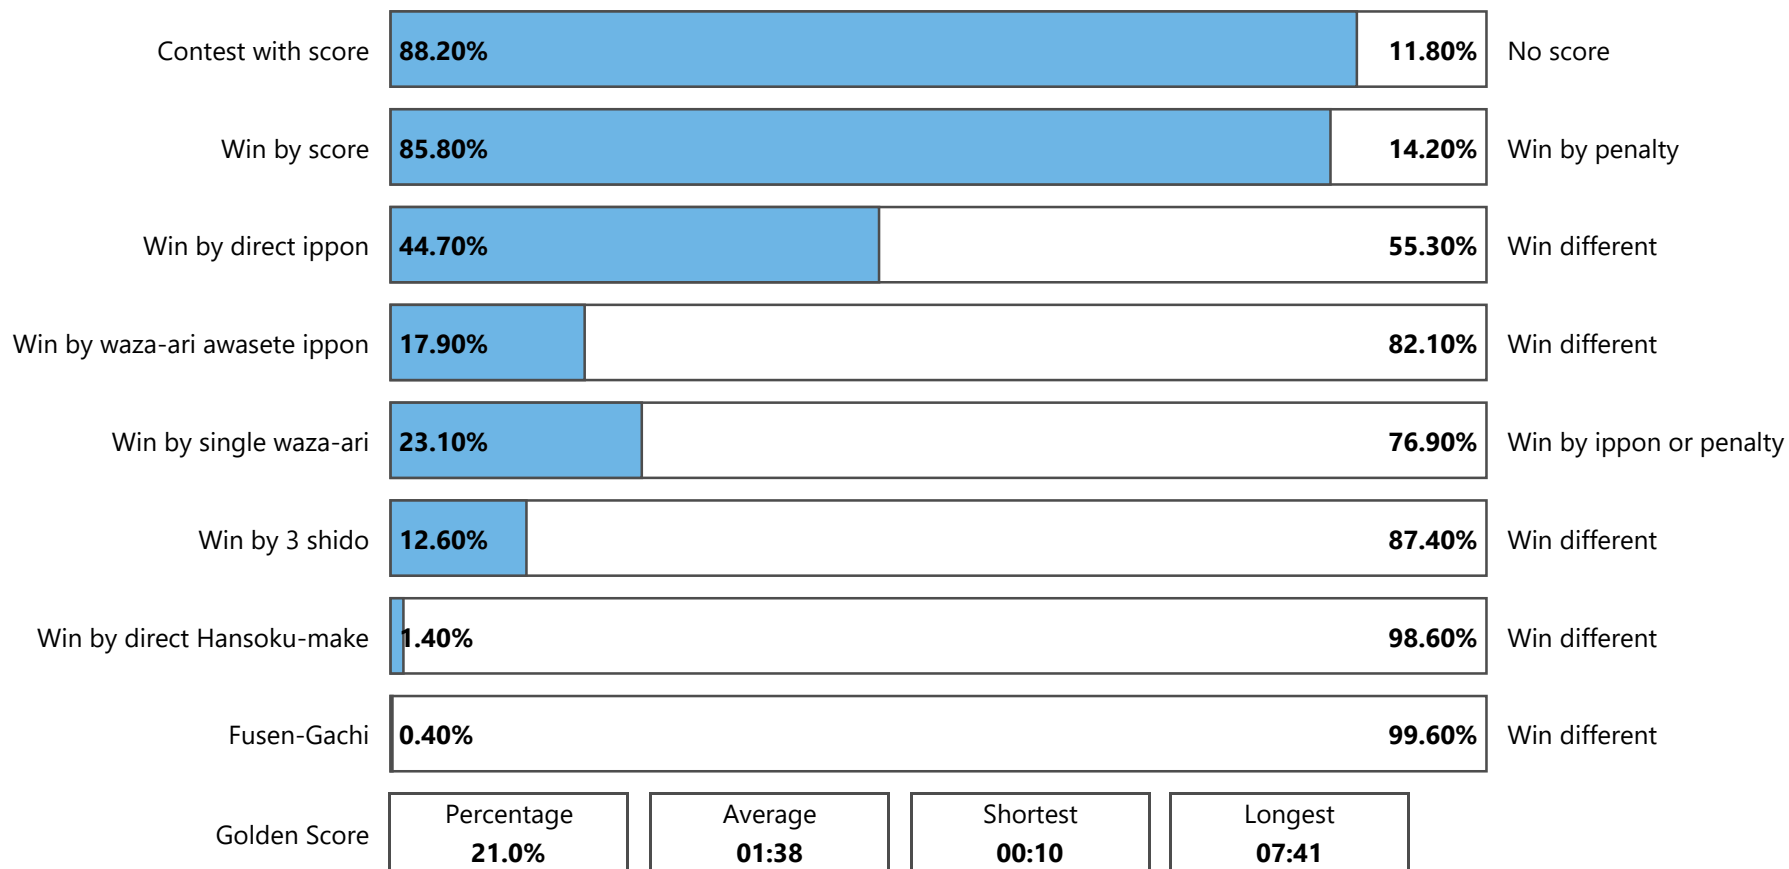

Statistics

Prague European Open 2023, 30 Sep - 1 Oct 2023

Statistics

Statistics

Prague European Open 2023, 30 Sep - 1 Oct 2023

Statistics

	-60	-66	-73	-81	-90	-100	+100	M	-48	-52	-57	-63	-70	-78	+78	W	Total
Competitors	29	52	68	45	37	29	20	280	18	23	29	34	26	17	16	163	443
Contests	32	55	71	48	40	32	23	301	21	26	32	37	29	20	19	184	485
Contests with score	29	49	61	44	37	28	20	268	16	22	31	31	25	19	16	160	428
Contests with score %	90.6%	89.1%	85.9%	91.7%	92.5%	87.5%	87%	89.0%	76.2%	84.6%	96.9%	83.8%	86.2%	95%	84.2%	87.0%	88.2%
Wins by Score	27	48	59	43	36	26	20	259	16	22	30	30	24	19	16	157	416
Wins by Score %	84.4%	87.3%	83.1%	89.6%	90%	81.3%	87%	86.0%	76.2%	84.6%	93.8%	81.1%	82.8%	95%	84.2%	85.3%	85.8%
Wins by direct Ippon	10	23	27	21	24	17	13	135	9	8	17	15	13	11	9	82	217
Wins by direct Ippon %	31.3%	41.8%	38%	43.8%	60%	53.1%	56.5%	44.9%	42.9%	30.8%	53.1%	40.5%	44.8%	55%	47.4%	44.6%	44.7%
Wins by Waza-ari Awasete Ippon	5	12	13	7	5	4	3	49	3	6	5	7	7	5	5	38	87
Wins by Waza-ari Awasete Ippon %	15.6%	21.8%	18.3%	14.6%	12.5%	12.5%	13%	16.3%	14.3%	23.1%	15.6%	18.9%	24.1%	25%	26.3%	20.7%	17.9%
Wins by single Waza-ari	12	13	19	15	7	5	4	75	4	8	8	8	4	3	2	37	112
Wins by single Waza-ari %	37.5%	23.6%	26.8%	31.3%	17.5%	15.6%	17.4%	24.9%	19%	30.8%	25%	21.6%	13.8%	15%	10.5%	20.1%	23.1%
Wins by 3 Shido for opponent	3	7	12	5	4	5	3	39	4	3	1	7	4	1	2	22	61
Wins by 3 Shido for opponent %	9.4%	12.7%	16.9%	10.4%	10%	15.6%	13%	13.0%	19%	11.5%	3.1%	18.9%	13.8%	5%	10.5%	12.0%	12.6%
Direct Hansoku-make	1	1				1		3	1	1	1				1	4	7
Wins by direct Hansoku-make %	3.1%	1.8%	0%	0%	0%	3.1%	0%	1.0%	4.8%	3.8%	3.1%	0%	0%	0%	5.3%	2.2%	1.4%
Fusen-gachi	1							1					1			1	2
Fusen-gachi %	3.1%	0%	0%	0%	0%	0%	0%	0.3%	0%	0%	0%	0%	3.4%	0%	0%	0.5%	0.4%
All positive Scores (Waza-ari + direct Ippon)	42	65	83	57	47	38	25	357	22	30	39	45	35	30	24	225	582
Average Scores per contests	1.3	1.2	1.2	1.2	1.2	1.2	1.1	1.2	1	1.2	1.2	1.2	1.2	1.5	1.3	1.23	1.21
All penalties (Shido + HSK)	69	86	121	65	50	45	43	479	38	41	46	75	43	17	27	287	766
Average penalty per contest	2.2	1.6	1.7	1.4	1.3	1.4	1.9	1.64	1.8	1.6	1.4	2	1.5	0.9	1.4	1.51	1.58
Golden Score	10	11	15	17	5	5	2	65	6	4	6	9	4	5	3	37	102
Golden Score %	31.3%	20%	21.1%	35.4%	12.5%	15.6%	8.7%	21.6%	28.6%	15.4%	18.8%	24.3%	13.8%	25%	15.8%	20.1%	21.0%
Osae-komi																	
Osae-komi %	0%	0%	0%	0%	0%	0%	0%	0%	0%	0%	0%	0%	0%	0%	0%	0%	0%
Wins by Penalty	4	7	12	5	4	6	3	41	5	4	2	7	4	1	3	26	67