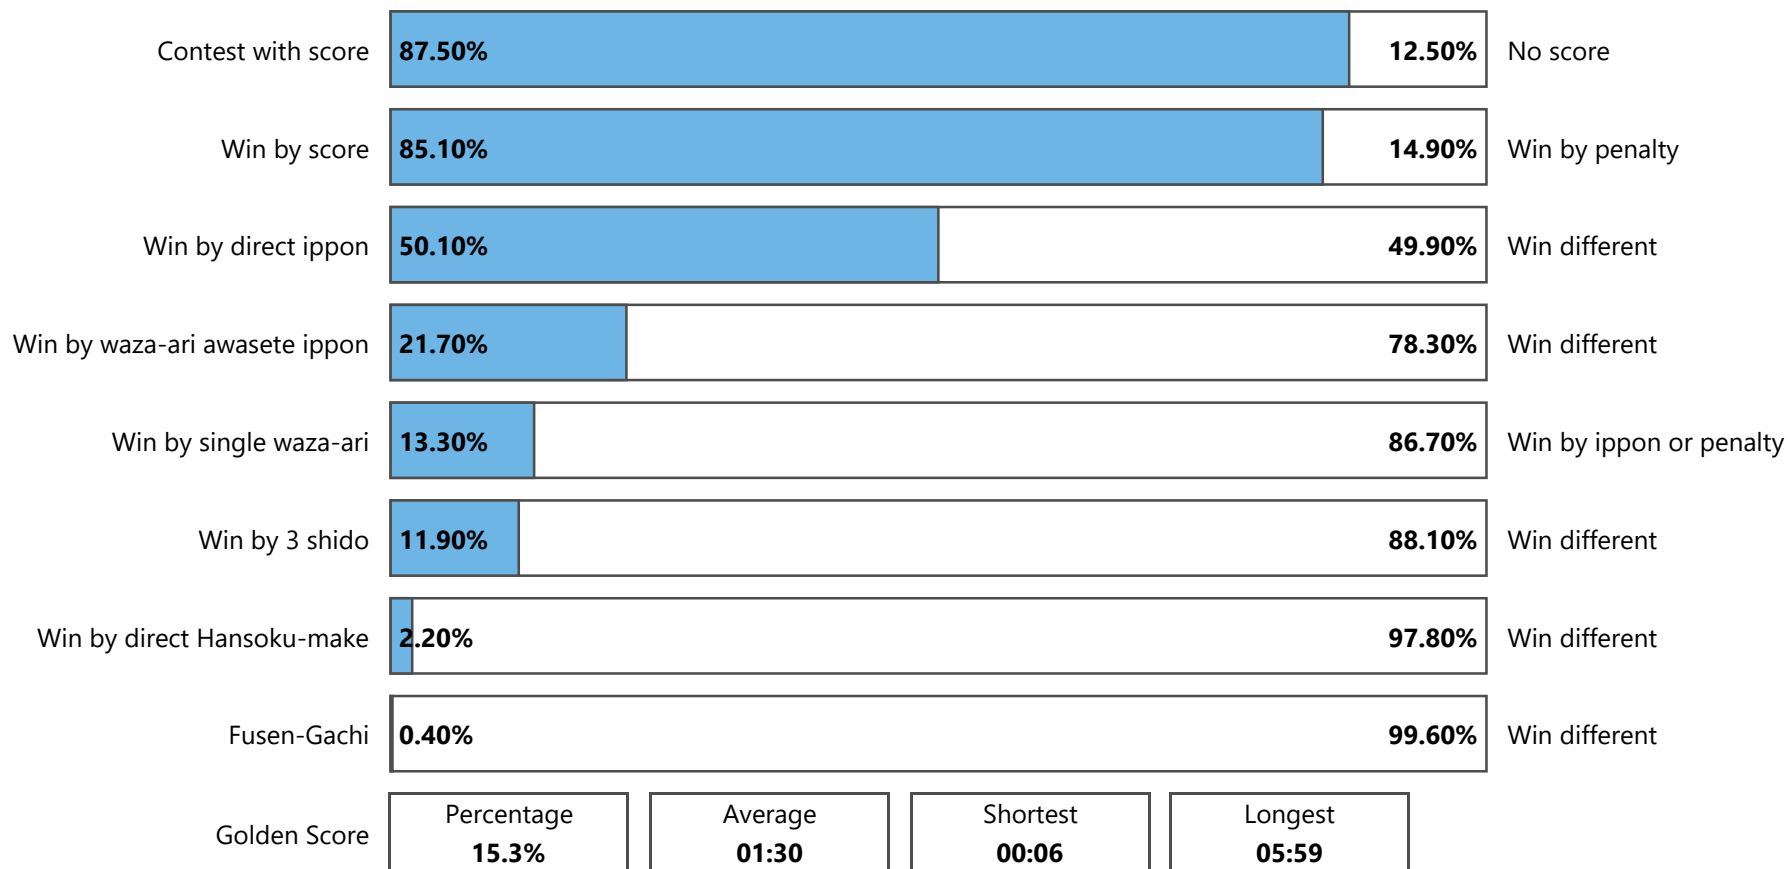

Statistics

Zagreb Cadet European Cup 2023, 11-12 Mar 2023

Statistics

Statistics

Zagreb Cadet European Cup 2023, 11-12 Mar 2023

Statistics

	-50	-55	-60	-66	-73	-81	-90	+90	M	-40	-44	-48	-52	-57	-63	-70	+70	W	Total
Competitors	49	62	98	95	89	66	47	38	544	15	31	49	57	56	63	30	26	327	871
Contests	62	77	114	110	105	81	60	49	658	21	42	60	68	69	78	39	33	410	1068
Contests with score	52	63	105	100	88	69	57	46	580	17	31	54	63	58	64	38	29	354	934
Contests with score %	83.9%	81.8%	92.1%	90.9%	83.8%	85.2%	95%	93.9%	88.1%	81%	73.8%	90%	92.6%	84.1%	82.1%	97.4%	87.9%	86.3%	87.5%
Wins by Score	51	60	102	100	87	67	55	42	564	17	29	54	63	56	64	36	26	345	909
Wins by Score %	82.3%	77.9%	89.5%	90.9%	82.9%	82.7%	91.7%	85.7%	85.7%	81%	69%	90%	92.6%	81.2%	82.1%	92.3%	78.8%	84.1%	85.1%
Wins by direct Ippon	25	35	56	52	57	36	24	32	317	12	18	38	40	31	40	20	19	218	535
Wins by direct Ippon %	40.3%	45.5%	49.1%	47.3%	54.3%	44.4%	40%	65.3%	48.2%	57.1%	42.9%	63.3%	58.8%	44.9%	51.3%	51.3%	57.6%	53.2%	50.1%
Wins by Waza-ari Awasete Ippon	13	14	23	24	22	22	24	9	151	3	6	11	13	17	14	11	6	81	232
Wins by Waza-ari Awasete Ippon %	21%	18.2%	20.2%	21.8%	21%	27.2%	40%	18.4%	22.9%	14.3%	14.3%	18.3%	19.1%	24.6%	17.9%	28.2%	18.2%	19.8%	21.7%
Wins by single Waza-ari	13	11	23	24	8	9	7	1	96	2	5	5	10	8	10	5	1	46	142
Wins by single Waza-ari %	21%	14.3%	20.2%	21.8%	7.6%	11.1%	11.7%	2%	14.6%	9.5%	11.9%	8.3%	14.7%	11.6%	12.8%	12.8%	3%	11.2%	13.3%
Wins by 3 Shido for opponent	8	13	9	8	11	10	4	7	70	4	11	5	5	12	12	2	6	57	127
Wins by 3 Shido for opponent %	12.9%	16.9%	7.9%	7.3%	10.5%	12.3%	6.7%	14.3%	10.6%	19%	26.2%	8.3%	7.4%	17.4%	15.4%	5.1%	18.2%	13.9%	11.9%
Direct Hansoku-make	2	3	2	1	7	3	1		19		2			1	1	1		5	24
Wins by direct Hansoku-make %	3.2%	3.9%	1.8%	0.9%	6.7%	3.7%	1.7%	0%	2.9%	0%	4.8%	0%	0%	1.4%	1.3%	2.6%	0%	1.2%	2.2%
Fusen-gachi		1		1					2			1					1	2	4
Fusen-gachi %	0%	1.3%	0%	0.9%	0%	0%	0%	0%	0.3%	0%	0%	1.7%	0%	0%	0%	0%	3%	0.5%	0.4%
All positive Scores (Waza-ari + direct Ippon)	70	87	156	142	133	102	94	66	850	21	46	77	84	85	94	56	41	504	1354
Average Scores per contests	1.1	1.1	1.4	1.3	1.3	1.3	1.6	1.3	1.3	1	1.1	1.3	1.2	1.2	1.2	1.4	1.2	1.2	1.25
All penalties (Shido + HSK)	91	125	151	155	149	132	73	61	937	28	76	84	64	117	98	38	49	554	1491
Average penalty per contest	1.5	1.6	1.3	1.4	1.4	1.6	1.2	1.2	1.4	1.3	1.8	1.4	0.9	1.7	1.3	1	1.5	1.36	1.38
Golden Score	13	11	18	22	15	12	6	3	100	6	8	14	9	11	8	2	5	63	163
Golden Score %	21%	14.3%	15.8%	20%	14.3%	14.8%	10%	6.1%	15.2%	28.6%	19%	23.3%	13.2%	15.9%	10.3%	5.1%	15.2%	15.4%	15.3%
Osae-komi																			
Osae-komi %	0%	0%	0%	0%	0%	0%	0%	0%	0%	0%	0%	0%	0%	0%	0%	0%	0%	0%	0%
Wins by Penalty	10	16	11	9	18	13	5	7	89	4	13	5	5	13	13	3	6	62	151