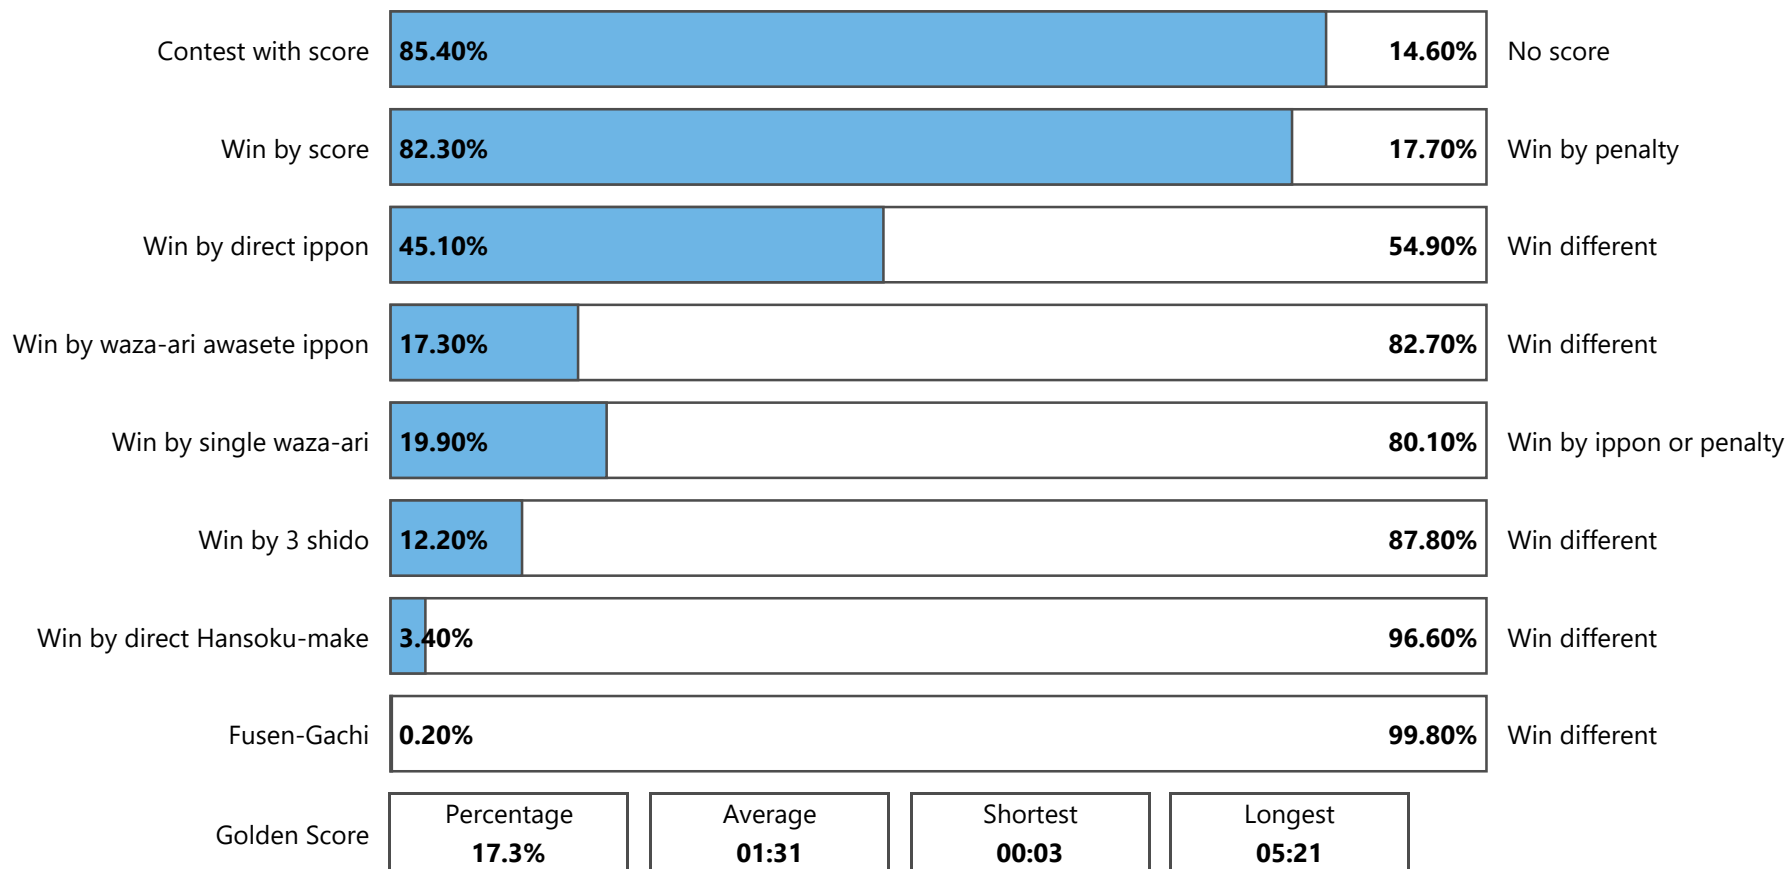

Statistics

Dubrovnik Senior European Cup 2023, 15-16 Apr 2023

Statistics

Statistics

Dubrovnik Senior European Cup 2023, 15-16 Apr 2023

Statistics

	-60	-66	-73	-81	-90	-100	+100	M	-48	-52	-57	-63	-70	-78	+78	W	Total
Competitors	21	38	48	38	34	15	11	205	8	9	26	25	11	16	8	103	308
Contests	28	51	63	49	45	22	15	273	11	13	35	36	15	23	11	144	417
Contests with score	23	40	55	41	38	22	14	233	10	12	28	34	12	22	5	123	356
Contests with score %	82.1%	78.4%	87.3%	83.7%	84.4%	100%	93.3%	85.3%	90.9%	92.3%	80%	94.4%	80%	95.7%	45.5%	85.4%	85.4%
Wins by Score	23	35	54	39	38	22	14	225	8	10	28	34	12	21	5	118	343
Wins by Score %	82.1%	68.6%	85.7%	79.6%	84.4%	100%	93.3%	82.4%	72.7%	76.9%	80%	94.4%	80%	91.3%	45.5%	81.9%	82.3%
Wins by direct Ippon	12	20	30	22	22	13	4	123	7	5	16	18	4	12	3	65	188
Wins by direct Ippon %	42.9%	39.2%	47.6%	44.9%	48.9%	59.1%	26.7%	45.1%	63.6%	38.5%	45.7%	50%	26.7%	52.2%	27.3%	45.1%	45.1%
Wins by Waza-ari Awasete Ippon	7	7	9	3	6	6	4	42		3	5	9	5	6	2	30	72
Wins by Waza-ari Awasete Ippon %	25%	13.7%	14.3%	6.1%	13.3%	27.3%	26.7%	15.4%	0%	23.1%	14.3%	25%	33.3%	26.1%	18.2%	20.8%	17.3%
Wins by single Waza-ari	4	8	15	14	10	3	6	60	1	2	7	7	3	3		23	83
Wins by single Waza-ari %	14.3%	15.7%	23.8%	28.6%	22.2%	13.6%	40%	22.0%	9.1%	15.4%	20%	19.4%	20%	13%	0%	16.0%	19.9%
Wins by 3 Shido for opponent	3	11	6	8	3		1	32	3	2	6		1	2	5	19	51
Wins by 3 Shido for opponent %	10.7%	21.6%	9.5%	16.3%	6.7%	0%	6.7%	11.7%	27.3%	15.4%	17.1%	0%	6.7%	8.7%	45.5%	13.2%	12.2%
Direct Hansoku-make	1	3	2	2	2			10		1	1		1		1	4	14
Wins by direct Hansoku-make %	3.6%	5.9%	3.2%	4.1%	4.4%	0%	0%	3.7%	0%	7.7%	2.9%	0%	6.7%	0%	9.1%	2.8%	3.4%
Fusen-gachi	1							1									1
Fusen-gachi %	3.6%	0%	0%	0%	0%	0%	0%	0.4%	0%	0%	0%	0%	0%	0%	0%	0%	0.2%
All positive Scores (Waza-ari + direct Ippon)	39	60	76	54	51	32	19	331	12	16	38	50	20	33	8	177	508
Average Scores per contests	1.4	1.2	1.2	1.1	1.1	1.5	1.3	1.26	1.1	1.2	1.1	1.4	1.3	1.4	0.7	1.17	1.21
All penalties (Shido + HSK)	54	98	97	87	54	30	28	448	15	15	59	36	21	23	27	196	644
Average penalty per contest	1.9	1.9	1.5	1.8	1.2	1.4	1.9	1.66	1.4	1.2	1.7	1	1.4	1	2.5	1.46	1.56
Golden Score	7	7	14	9	9	1	1	48	3	1	8	5	3	3	1	24	72
Golden Score %	25%	13.7%	22.2%	18.4%	20%	4.5%	6.7%	17.6%	27.3%	7.7%	22.9%	13.9%	20%	13%	9.1%	16.7%	17.3%
Osae-komi																	
Osae-komi %	0%	0%	0%	0%	0%	0%	0%	0%	0%	0%	0%	0%	0%	0%	0%	0%	0%
Wins by Penalty	4	14	8	10	5		1	42	3	3	7		2	2	6	23	65