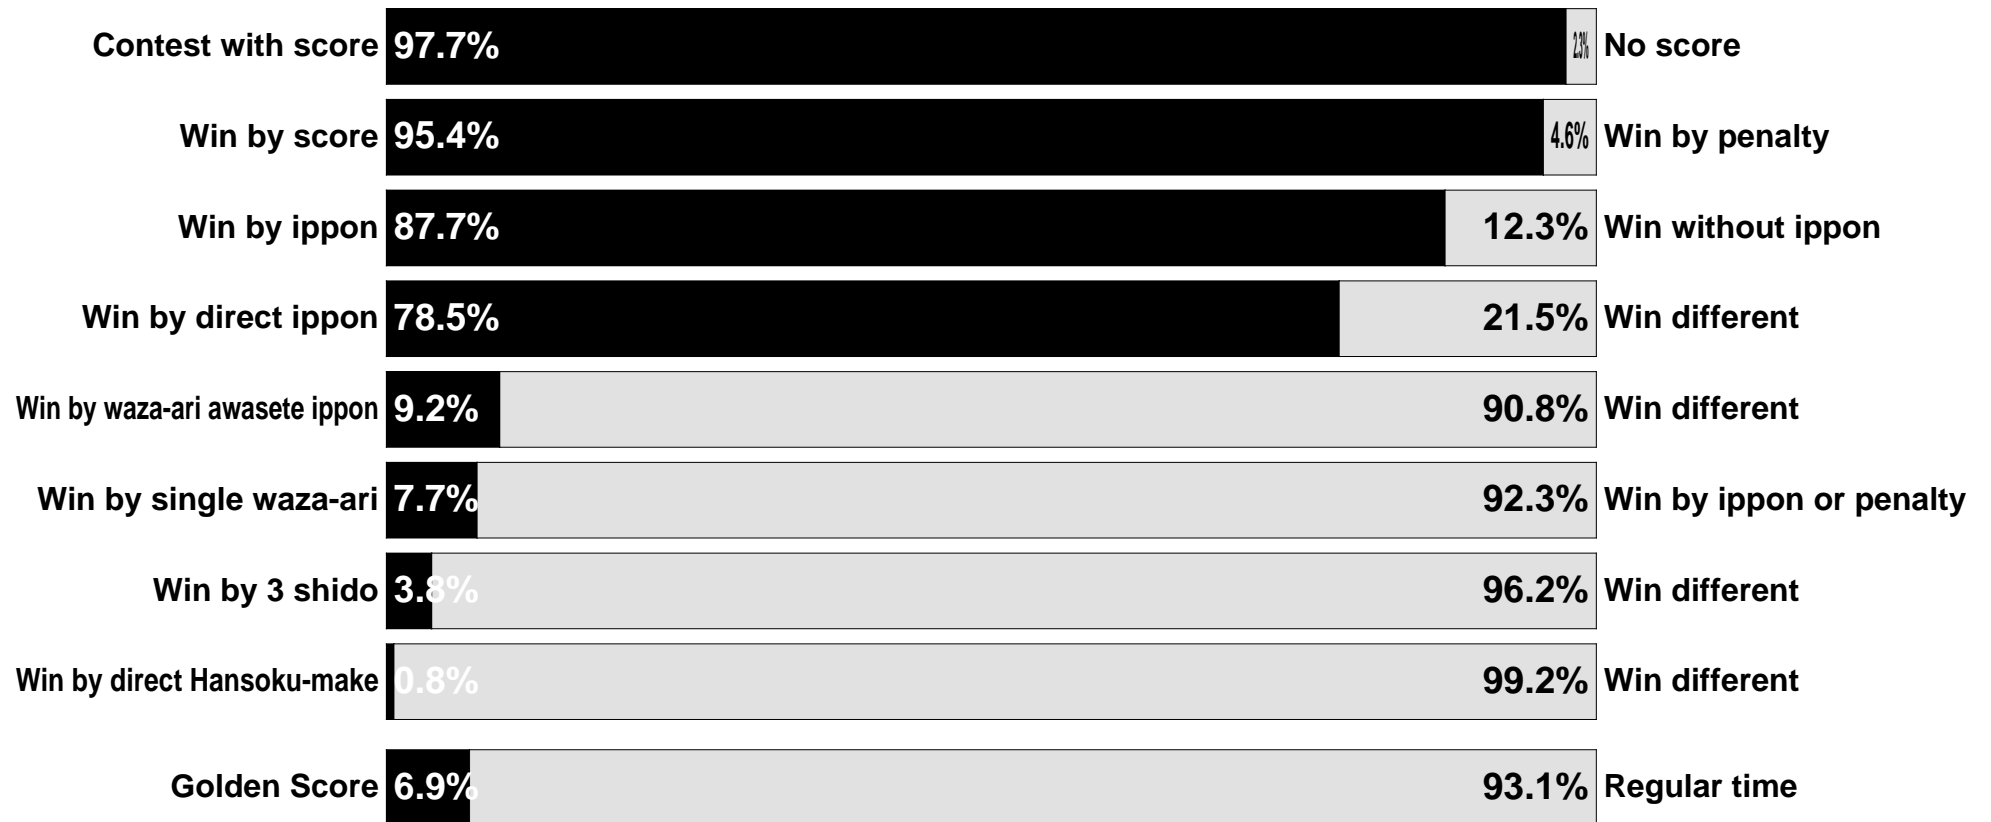

IBSA Judo European Championships

Cagliari (ITA), 02-03 Sep 2022

Statistics

IBSA Judo European Championships

Cagliari (ITA), 02-03 Sep 2022

Statistics

	J1 -60 kg	J1 -73 kg	J1 -90 kg	J1 +90 kg	J2 -60 kg	J2 -73 kg	J2 -90 kg	J2 +90 kg	J1 -48 kg	J1 -57 kg	J1 -70 kg	J1 +70 kg	J2 -48 kg	J2 -57 kg	J2 -70 kg	J2 +70 kg	Men	Women	Total
Competitors	5	11	10	8	7	12	7	1	3	6	4	4	3	5	1	5	61	31	92
Contests	10	15	14	11	9	17	9		3	7	6	6	3	10		10	85	45	130
Contests with positive score	10	15	14	10	8	17	8		3	7	6	6	3	10		10	82	45	127
Contests with positive score %	100%	100%	100%	90.9%	88.9%	100%	88.9%		100%	100%	100%	100%	100%	100%		100%	96.5%	100%	97.7%
Wins by positive score	10	15	14	10	8	17	8		3	7	6	6	3	9		8	82	42	124
Wins by positive score %	100%	100%	100%	90.9%	88.9%	100%	88.9%		100%	100%	100%	100%	100%	90%		80%	96.5%	93.3%	95.4%
Wins by Ippon	8	14	14	9	8	15	7		3	7	5	6	3	7		8	75	39	114
Wins by Ippon %	80%	93.3%	100%	81.8%	88.9%	88.2%	77.8%		100%	100%	83.3%	100%	100%	70%		80%	88.2%	86.7%	87.7%
Wins by Waza-ari awasete Ippon		2	1	1	1		5				2						10	2	12
Wins by Waza-ari awasete Ippon %	0%	13.3%	7.1%	9.1%	11.1%	0%	55.6%		0%	0%	33.3%	0%	0%	0%		0%	11.8%	4.4%	9.2%
Wins by waza-ari	2	1		1		2	1				1			2			7	3	10
Wins by waza-ari %	20%	6.7%	0%	9.1%	0%	11.8%	11.1%		0%	0%	16.7%	0%	0%	20%		0%	8.2%	6.7%	7.7%
Waza-ari	5	5	4	4	3	9	2			3	1		1	3		4	32	12	44
Positive Scores	13	21	19	14	12	24	14		3	10	8	6	4	10		12	117	53	170
Average positive Scores	1.3	1.4	1.4	1.3	1.3	1.4	1.6		1	1.4	1.3	1	1.3	1		1.2	1.4	1.2	1.3
Shido	2	8	9	16	12	13	9			1	4		4	9		8	69	26	95
Average shido per contest	0.2	0.5	0.6	1.5	1.3	0.8	1		0	0.1	0.7	0	1.3	0.9		0.8	0.8	0.6	0.7
Wins by 3 shido for opponent					1		1							1		2	2	3	5
Wins by 3 shido for opponent %	0%	0%	0%	0%	11.1%	0%	11.1%		0%	0%	0%	0%	0%	10%		20%	2.4%	6.7%	3.8%
Direct Hansoku-make				1													1		1
Direct HSKM (Out of tournament)																			
Golden Score	1			2	2		1			1	1		1				6	3	9
Golden Score %	10%	0%	0%	18.2%	22.2%	0%	11.1%		0%	14.3%	16.7%	0%	33.3%	0%		0%	7.1%	6.7%	6.9%
Osae-komi	4	4	6	7	3	6	5		1	7	4	4	2	4		5	35	27	62
Fusen-gachi																			