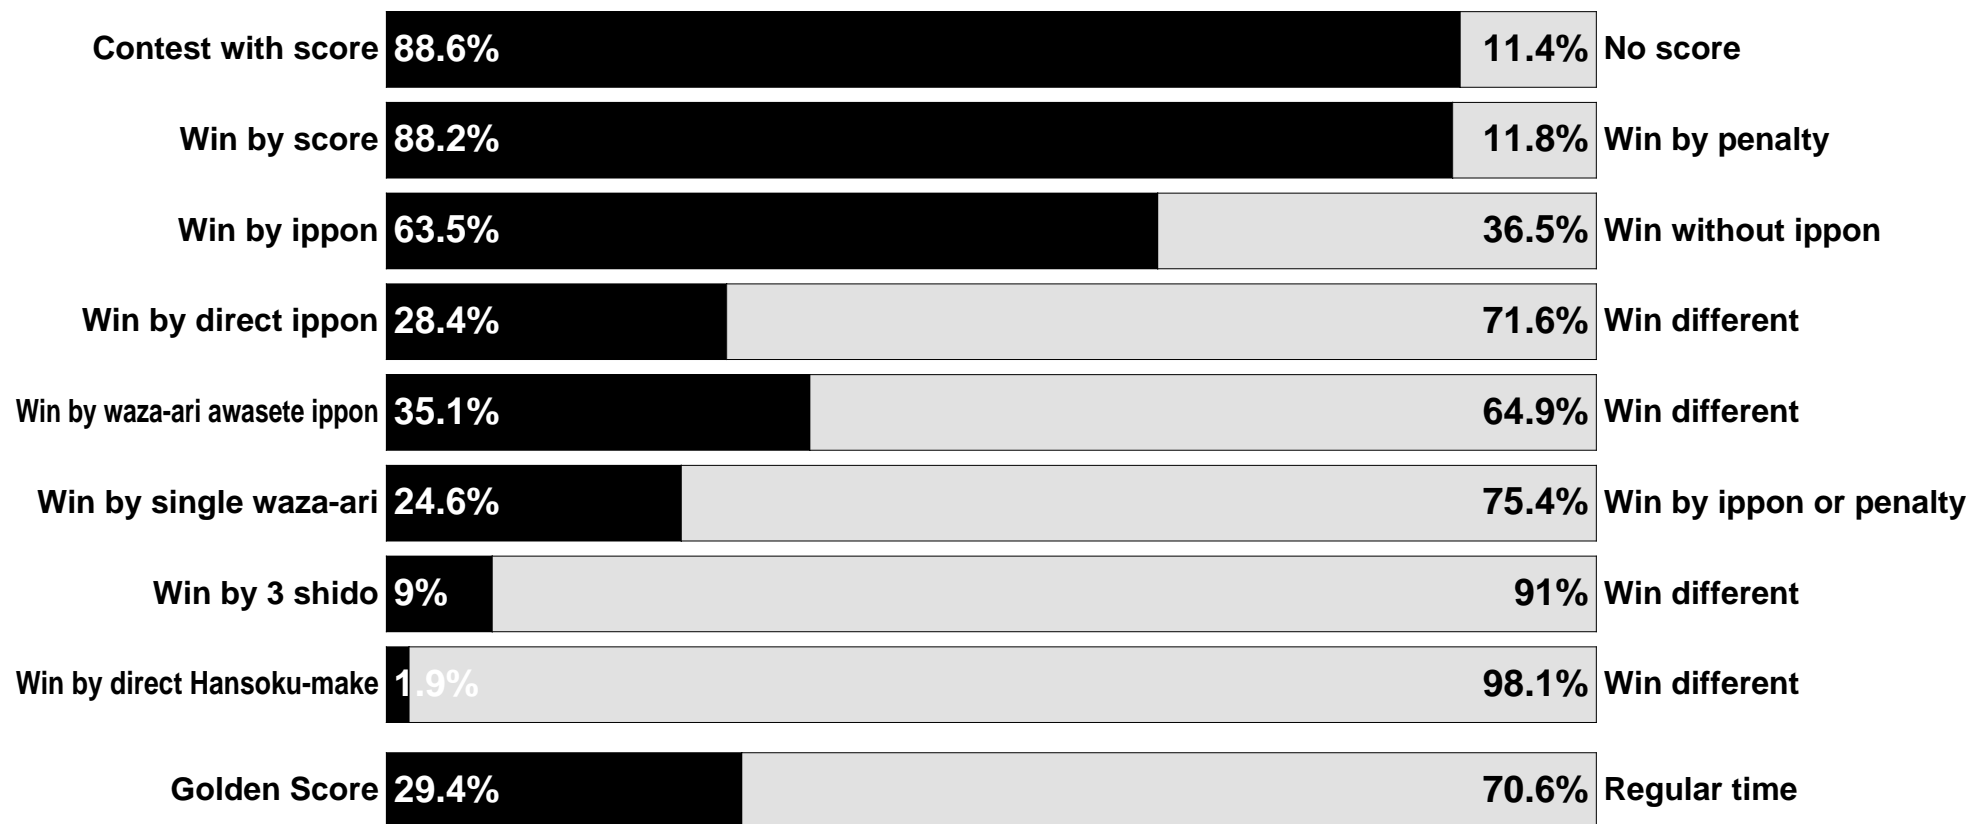

XIX Mediterranean Games 2022

Oran (ALG), 29 Jun - 01 Jul 2022

Statistics

XIX Mediterranean Games 2022

Oran (ALG), 29 Jun - 01 Jul 2022

Statistics

	-60 kg	-66 kg	-73 kg	-81 kg	-90 kg	-100 kg	+100 kg	-48 kg	-52 kg	-57 kg	-63 kg	-70 kg	-78 kg	+78 kg	Men	Women	Total
Competitors	12	11	14	11	14	10	12	11	11	9	10	11	11	10	84	73	157
Contests	15	15	20	15	20	14	16	15	14	12	13	14	15	13	115	96	211
Contests with positive score	11	15	19	15	17	13	13	15	13	8	11	12	13	12	103	84	187
Contests with positive score %	73.3%	100%	95%	100%	85%	92.9%	81.3%	100%	92.9%	66.7%	84.6%	85.7%	86.7%	92.3%	89.6%	87.5%	88.6%
Wins by positive score	10	15	19	15	17	13	13	15	13	8	11	12	13	12	102	84	186
Wins by positive score %	66.7%	100%	95%	100%	85%	92.9%	81.3%	100%	92.9%	66.7%	84.6%	85.7%	86.7%	92.3%	88.7%	87.5%	88.2%
Wins by Ippon	7	11	14	10	15	9	9	13	9	5	6	9	9	8	75	59	134
Wins by Ippon %	46.7%	73.3%	70%	66.7%	75%	64.3%	56.3%	86.7%	64.3%	41.7%	46.2%	64.3%	60%	61.5%	65.2%	61.5%	63.5%
Wins by Waza-ari awasete Ippon	8	5	14	3	8		7	1	6	2	6	8	6		45	29	74
Wins by Waza-ari awasete Ippon %	53.3%	33.3%	70%	20%	40%	0%	43.8%	6.7%	42.9%	16.7%	46.2%	57.1%	40%	0%	39.1%	30.2%	35.1%
Wins by waza-ari	3	4	5	5	2	4	4	2	4	3	5	3	4	4	27	25	52
Wins by waza-ari %	20%	26.7%	25%	33.3%	10%	28.6%	25%	13.3%	28.6%	25%	38.5%	21.4%	26.7%	30.8%	23.5%	26%	24.6%
Waza-ari	4	7	8	7	2	9	4	4	4	5	7	4	5	4	41	33	74
Positive Scores	19	23	36	20	25	18	20	18	19	12	19	21	20	12	161	121	282
Average positive Scores	1.3	1.5	1.8	1.3	1.3	1.3	1.3	1.2	1.4	1	1.5	1.5	1.3	0.9	1.4	1.3	1.3
Shido	22	18	26	13	32	25	31	21	14	21	25	22	17	22	167	142	309
Average shido per contest	1.5	1.2	1.3	0.9	1.6	1.8	1.9	1.4	1	1.8	1.9	1.6	1.1	1.7	1.5	1.5	1.5
Wins by 3 shido for opponent	3		1		3	1	3		1	3	2	1		1	11	8	19
Wins by 3 shido for opponent %	20%	0%	5%	0%	15%	7.1%	18.8%	0%	7.1%	25%	15.4%	7.1%	0%	7.7%	9.6%	8.3%	9%
Direct Hansoku-make	2									1		1			2	2	4
Direct HSKM (Out of tournament)																	
Golden Score	6	3	6	4	7	4	5	6	3	5	4	4	3	2	35	27	62
Golden Score %	40%	20%	30%	26.7%	35%	28.6%	31.3%	40%	21.4%	41.7%	30.8%	28.6%	20%	15.4%	30.4%	28.1%	29.4%
Osae-komi	4	2	2	4	10	3	2	8	3	5	4	3	6	3	27	32	59
Fusen-gachi		2	1		1			1	1		1	1	2	2	4	8	12