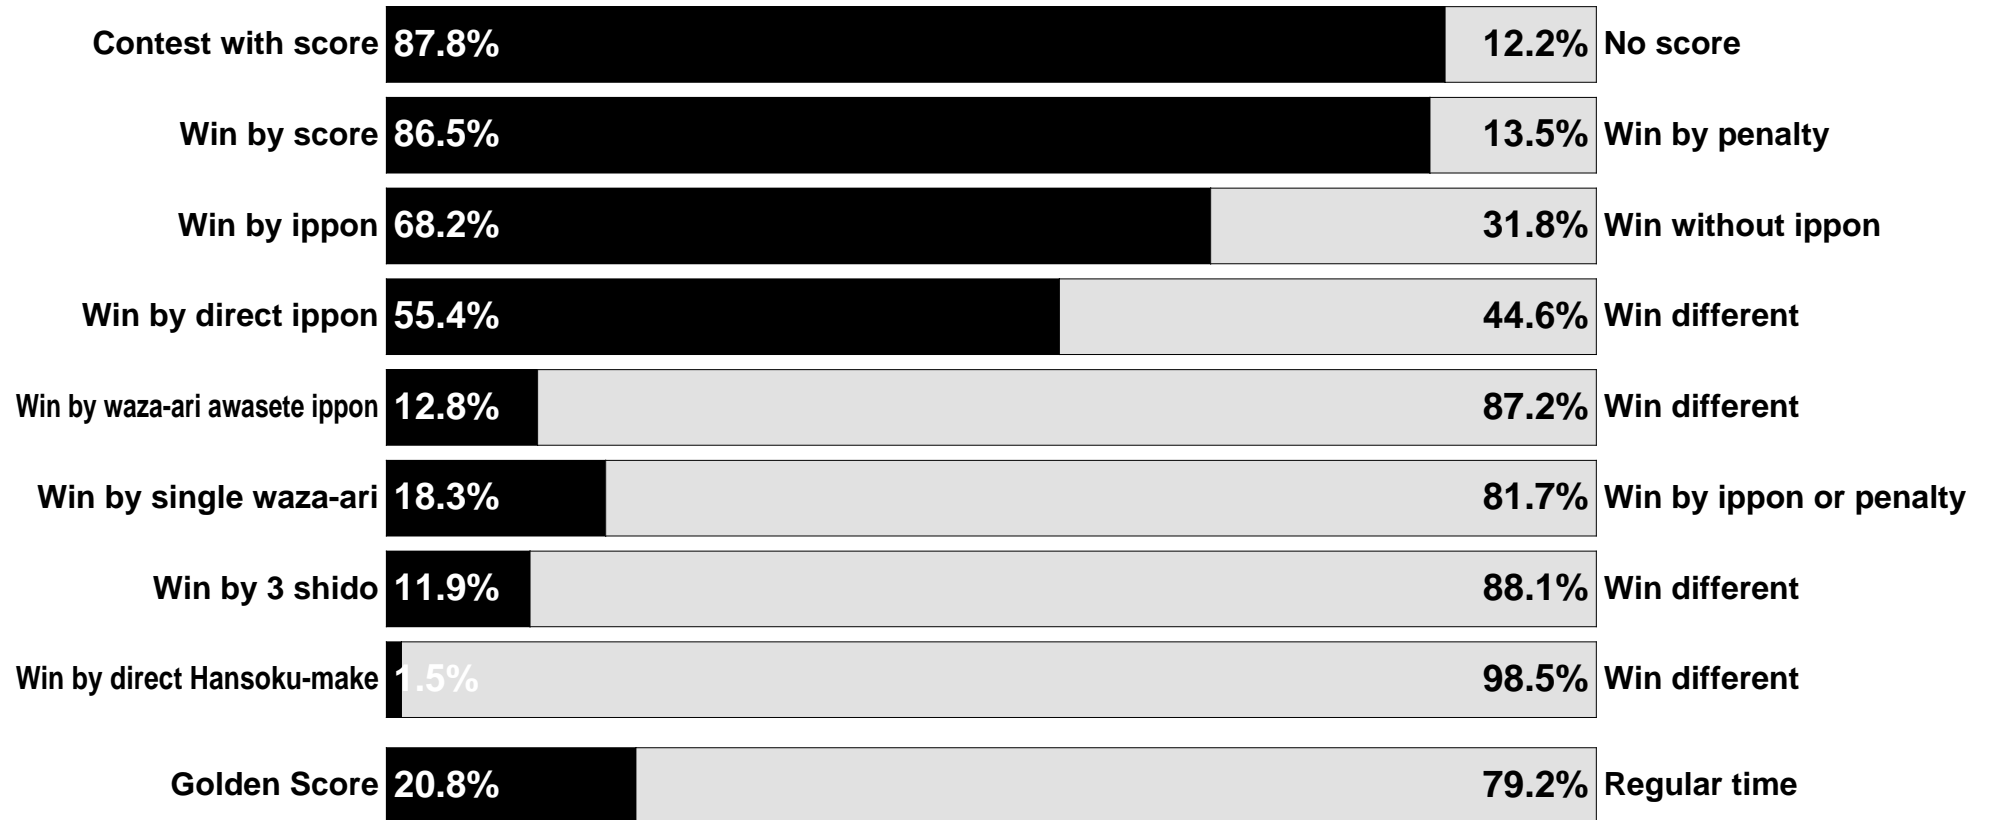

Dubrovnik Senior European Cup 2022

Dubrovnik (CRO), 23-24 Apr 2022

Statistics

Dubrovnik Senior European Cup 2022

Dubrovnik (CRO), 23-24 Apr 2022

Statistics

	-60 kg	-66 kg	-73 kg	-81 kg	-90 kg	-100 kg	+100 kg	-48 kg	-52 kg	-57 kg	-63 kg	-70 kg	-78 kg	+78 kg	Men	Women	Total
Competitors	20	32	32	31	20	11	10	11	10	16	14	12	9	7	156	79	235
Contests	30	43	43	42	29	15	14	16	14	23	20	17	12	9	216	111	327
Contests with positive score	26	39	36	38	27	15	13	11	12	22	17	16	10	5	194	93	287
Contests with positive score %	86.7%	90.7%	83.7%	90.5%	93.1%	100%	92.9%	68.8%	85.7%	95.7%	85%	94.1%	83.3%	55.6%	89.8%	83.8%	87.8%
Wins by positive score	25	38	36	37	27	15	13	11	12	21	17	16	10	5	191	92	283
Wins by positive score %	83.3%	88.4%	83.7%	88.1%	93.1%	100%	92.9%	68.8%	85.7%	91.3%	85%	94.1%	83.3%	55.6%	88.4%	82.9%	86.5%
Wins by Ippon	21	28	28	29	22	14	12	6	9	14	14	16	5	5	154	69	223
Wins by Ippon %	70%	65.1%	65.1%	69%	75.9%	93.3%	85.7%	37.5%	64.3%	60.9%	70%	94.1%	41.7%	55.6%	71.3%	62.2%	68.2%
Wins by Waza-ari awasete Ippon	7	5	4	6	5	1		1	5	3		2	3		28	14	42
Wins by Waza-ari awasete Ippon %	23.3%	11.6%	9.3%	14.3%	17.2%	6.7%	0%	6.3%	35.7%	13%	0%	11.8%	25%	0%	13%	12.6%	12.8%
Wins by waza-ari	4	10	8	8	5	1	1	5	3	7	3		5		37	23	60
Wins by waza-ari %	13.3%	23.3%	18.6%	19%	17.2%	6.7%	7.1%	31.3%	21.4%	30.4%	15%	0%	41.7%	0%	17.1%	20.7%	18.3%
Waza-ari	12	16	19	17	12	3	1	5	4	8	5	3	6		80	31	111
Positive Scores	40	49	51	52	39	18	13	12	18	25	19	21	14	5	262	114	376
Average positive Scores	1.3	1.1	1.2	1.2	1.3	1.2	0.9	0.8	1.3	1.1	1	1.2	1.2	0.6	1.2	1	1.1
Shido	58	57	68	64	18	19	18	39	26	23	28	13	18	24	302	171	473
Average shido per contest	1.9	1.3	1.6	1.5	0.6	1.3	1.3	2.4	1.9	1	1.4	0.8	1.5	2.7	1.4	1.5	1.4
Wins by 3 shido for opponent	4	4	5	5	1		1	5	2	2	3	1	2	4	20	19	39
Wins by 3 shido for opponent %	13.3%	9.3%	11.6%	11.9%	3.4%	0%	7.1%	31.3%	14.3%	8.7%	15%	5.9%	16.7%	44.4%	9.3%	17.1%	11.9%
Direct Hansoku-make	1	1	2		1										5		5
Direct HSKM (Out of tournament)																	
Golden Score	11	9	9	7	5	2	3	4	4	4	3	1	3	3	46	22	68
Golden Score %	36.7%	20.9%	20.9%	16.7%	17.2%	13.3%	21.4%	25%	28.6%	17.4%	15%	5.9%	25%	33.3%	21.3%	19.8%	20.8%
Osae-komi	4	9	13	11	11	3	7	5	7	7	5	5	7	1	58	37	95
Fusen-gachi				1			1					1			2	1	3