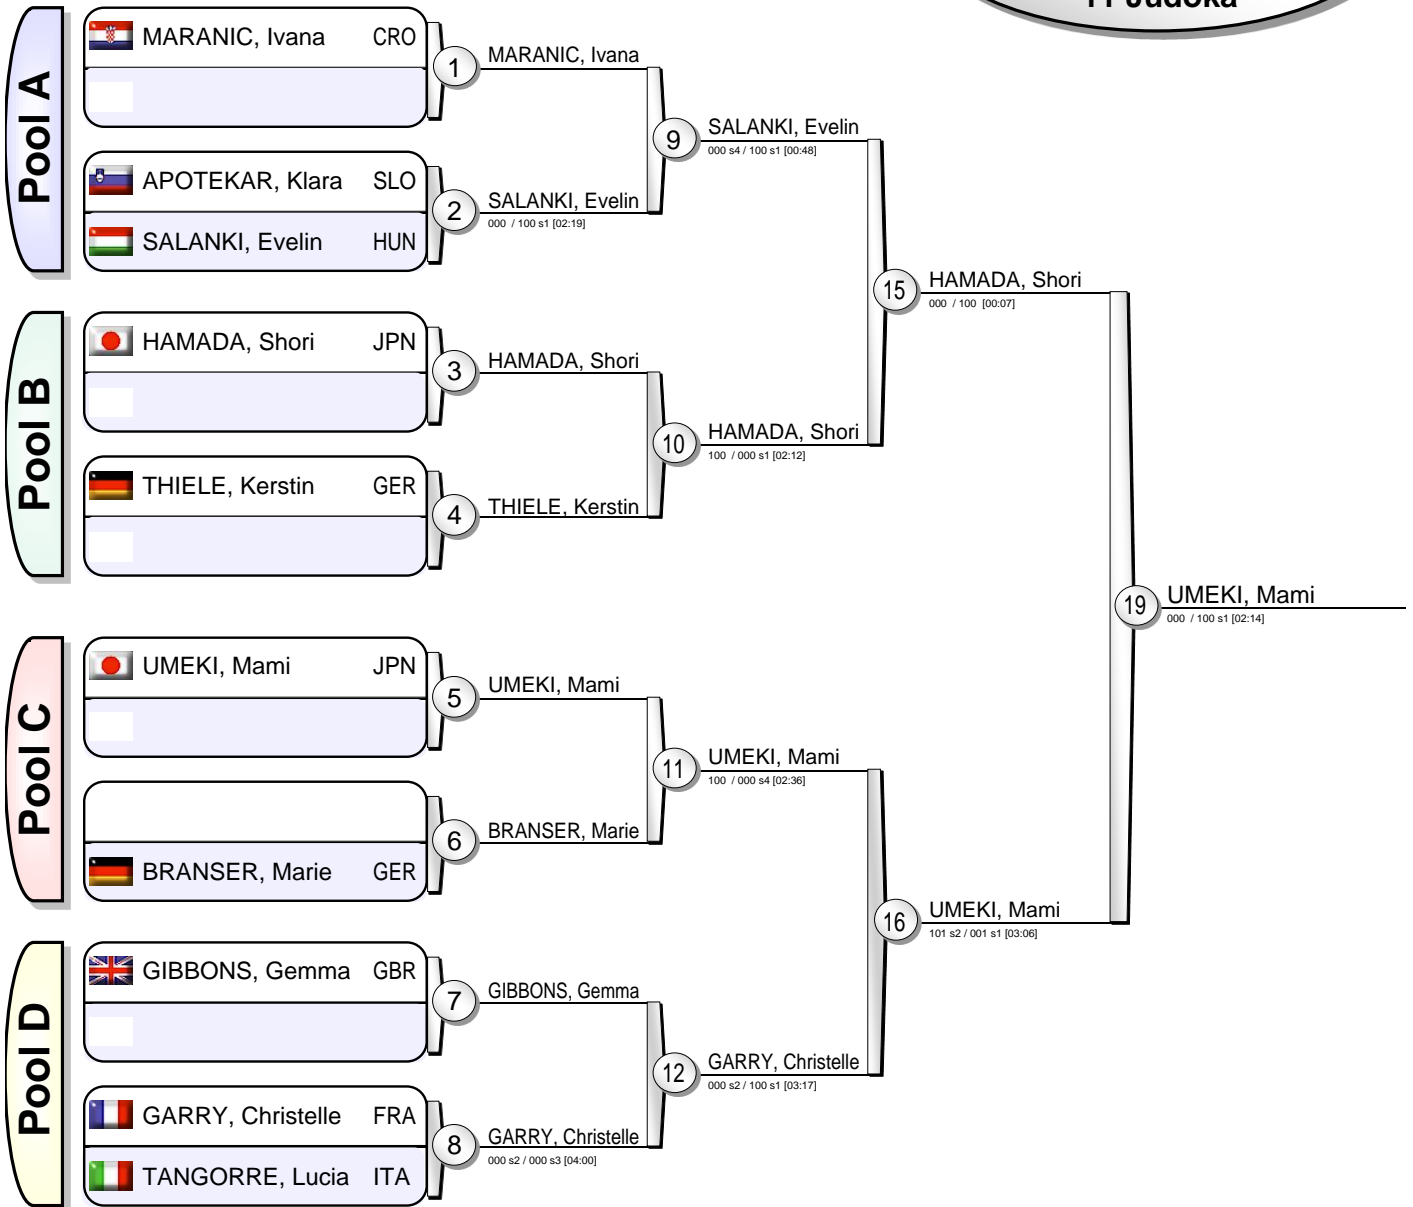

European Open Oberwart 2015

Oberwart (AUT) 14-15 February 2015

-78 kg

11 Judoka