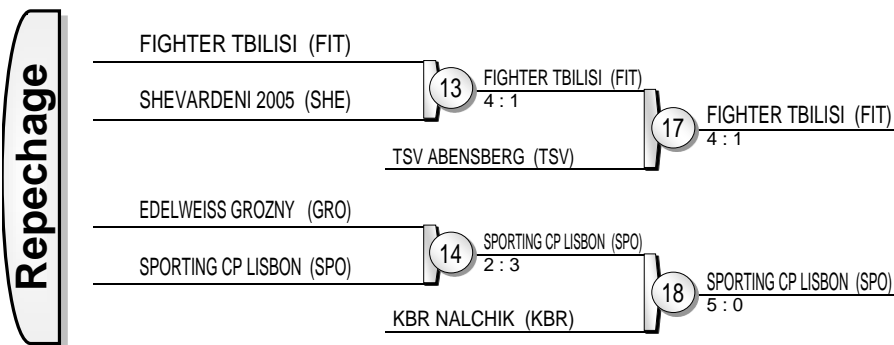

# Men

8 Teams

- ## Results
1. SAGAREDO FF SUPERSTARS (SAG)
  2. YAWARA NEVA (YAW)
  3. FIGHTER TBILISI (FIT)
  3. SPORTING CP LISBON (SPO)
  5. TSV ABENSBERG (TSV)
  5. KBR NALCHIK (KBR)
  7. SHEVARDENI 2005 (SHE)
  7. EDELWEISS GROZNY (GRO)