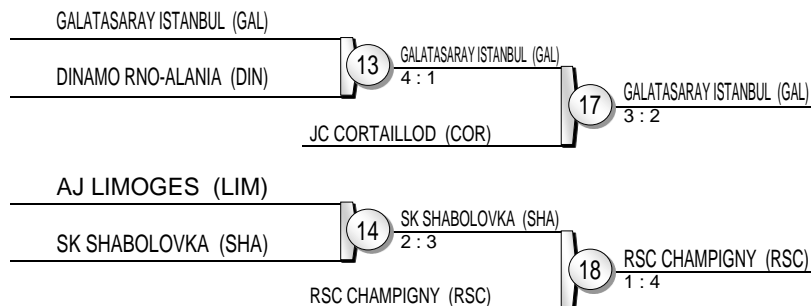

Repechage

Results

1. JSV SPEYER (SPE)
2. VIENNA SAMURAI (SAV)
3. GALATASARAY ISTANBUL (GAL)
3. RSC CHAMPIGNY (RSC)
5. JC CORTAILLOD (COR)
5. SK SHABOLOVKA (SHA)
7. DINAMO RNO-ALANIA (DIN)
7. AJ LIMOGES (LIM)