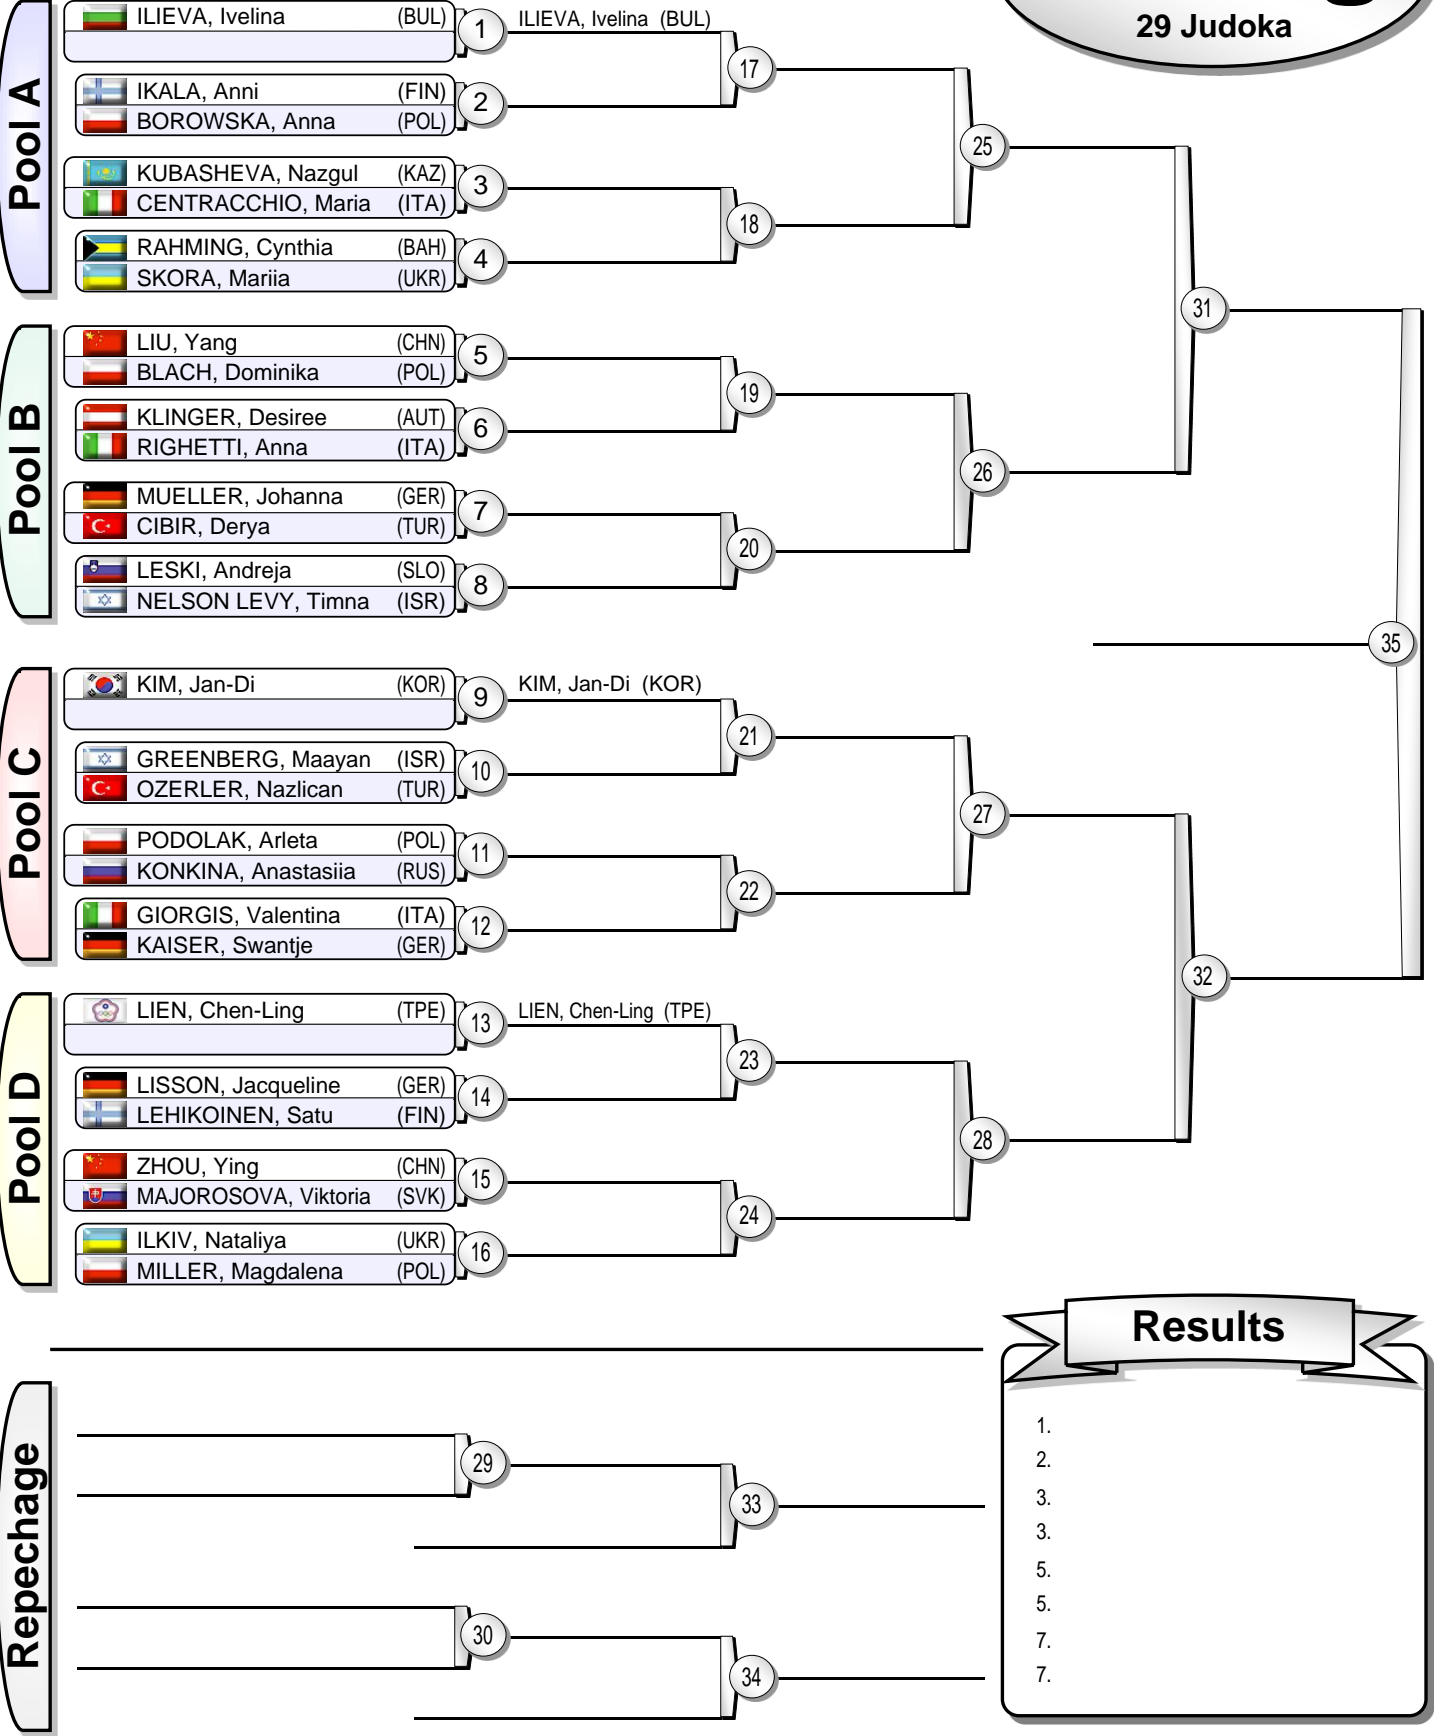

Pool D

Repechage

Results

- 1.
- 2.
- 3.
- 3.
- 5.
- 5.
- 7.
- 7.

European Judo Open Women Prague 2015

Prague (CZE), 28 Feb 2015

-57 kg

29 Judoka