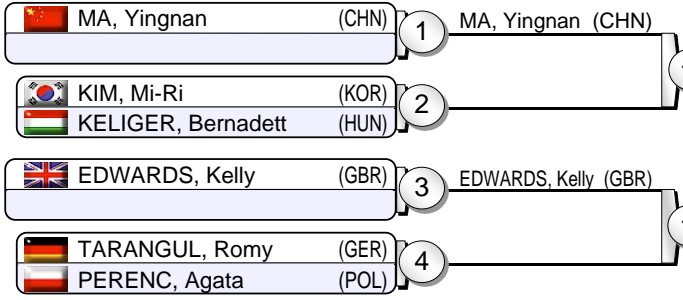

- 1.
- 2.
- 3.
- 3.
- 5.
- 5.
- 7.
- 7.

European Judo Open Women Prague 2015

Prague (CZE), 28 Feb 2015

-52 kg

22 Judoka

Pool A

Pool B

Pool C

Pool D

Repechage

Results

- 1.
- 2.
- 3.
- 3.
- 5.
- 5.
- 7.
- 7.

European Judo Open Women Prague 2015

Prague (CZE), 28 Feb 2015

-57 kg

29 Judoka