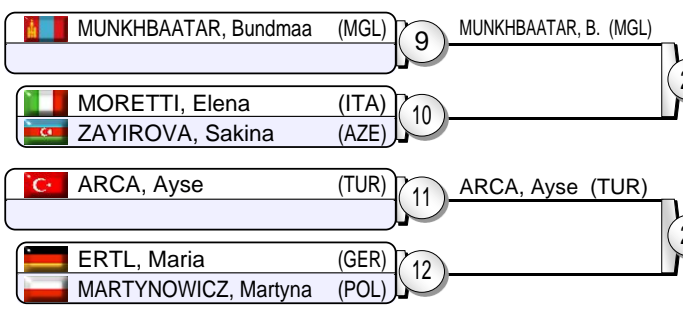

- 1.
- 2.
- 3.
- 3.
- 5.
- 5.
- 7.
- 7.

European Judo Open Women Prague 2015

Prague (CZE), 28 Feb 2015

-52 kg

22 Judoka

Pool A

Pool B

Pool C

Pool D

Repechage

Results

- 1.
- 2.
- 3.
- 3.
- 5.
- 5.
- 7.
- 7.

European Judo Open Women Prague 2015

Prague (CZE), 28 Feb 2015

-57 kg

29 Judoka